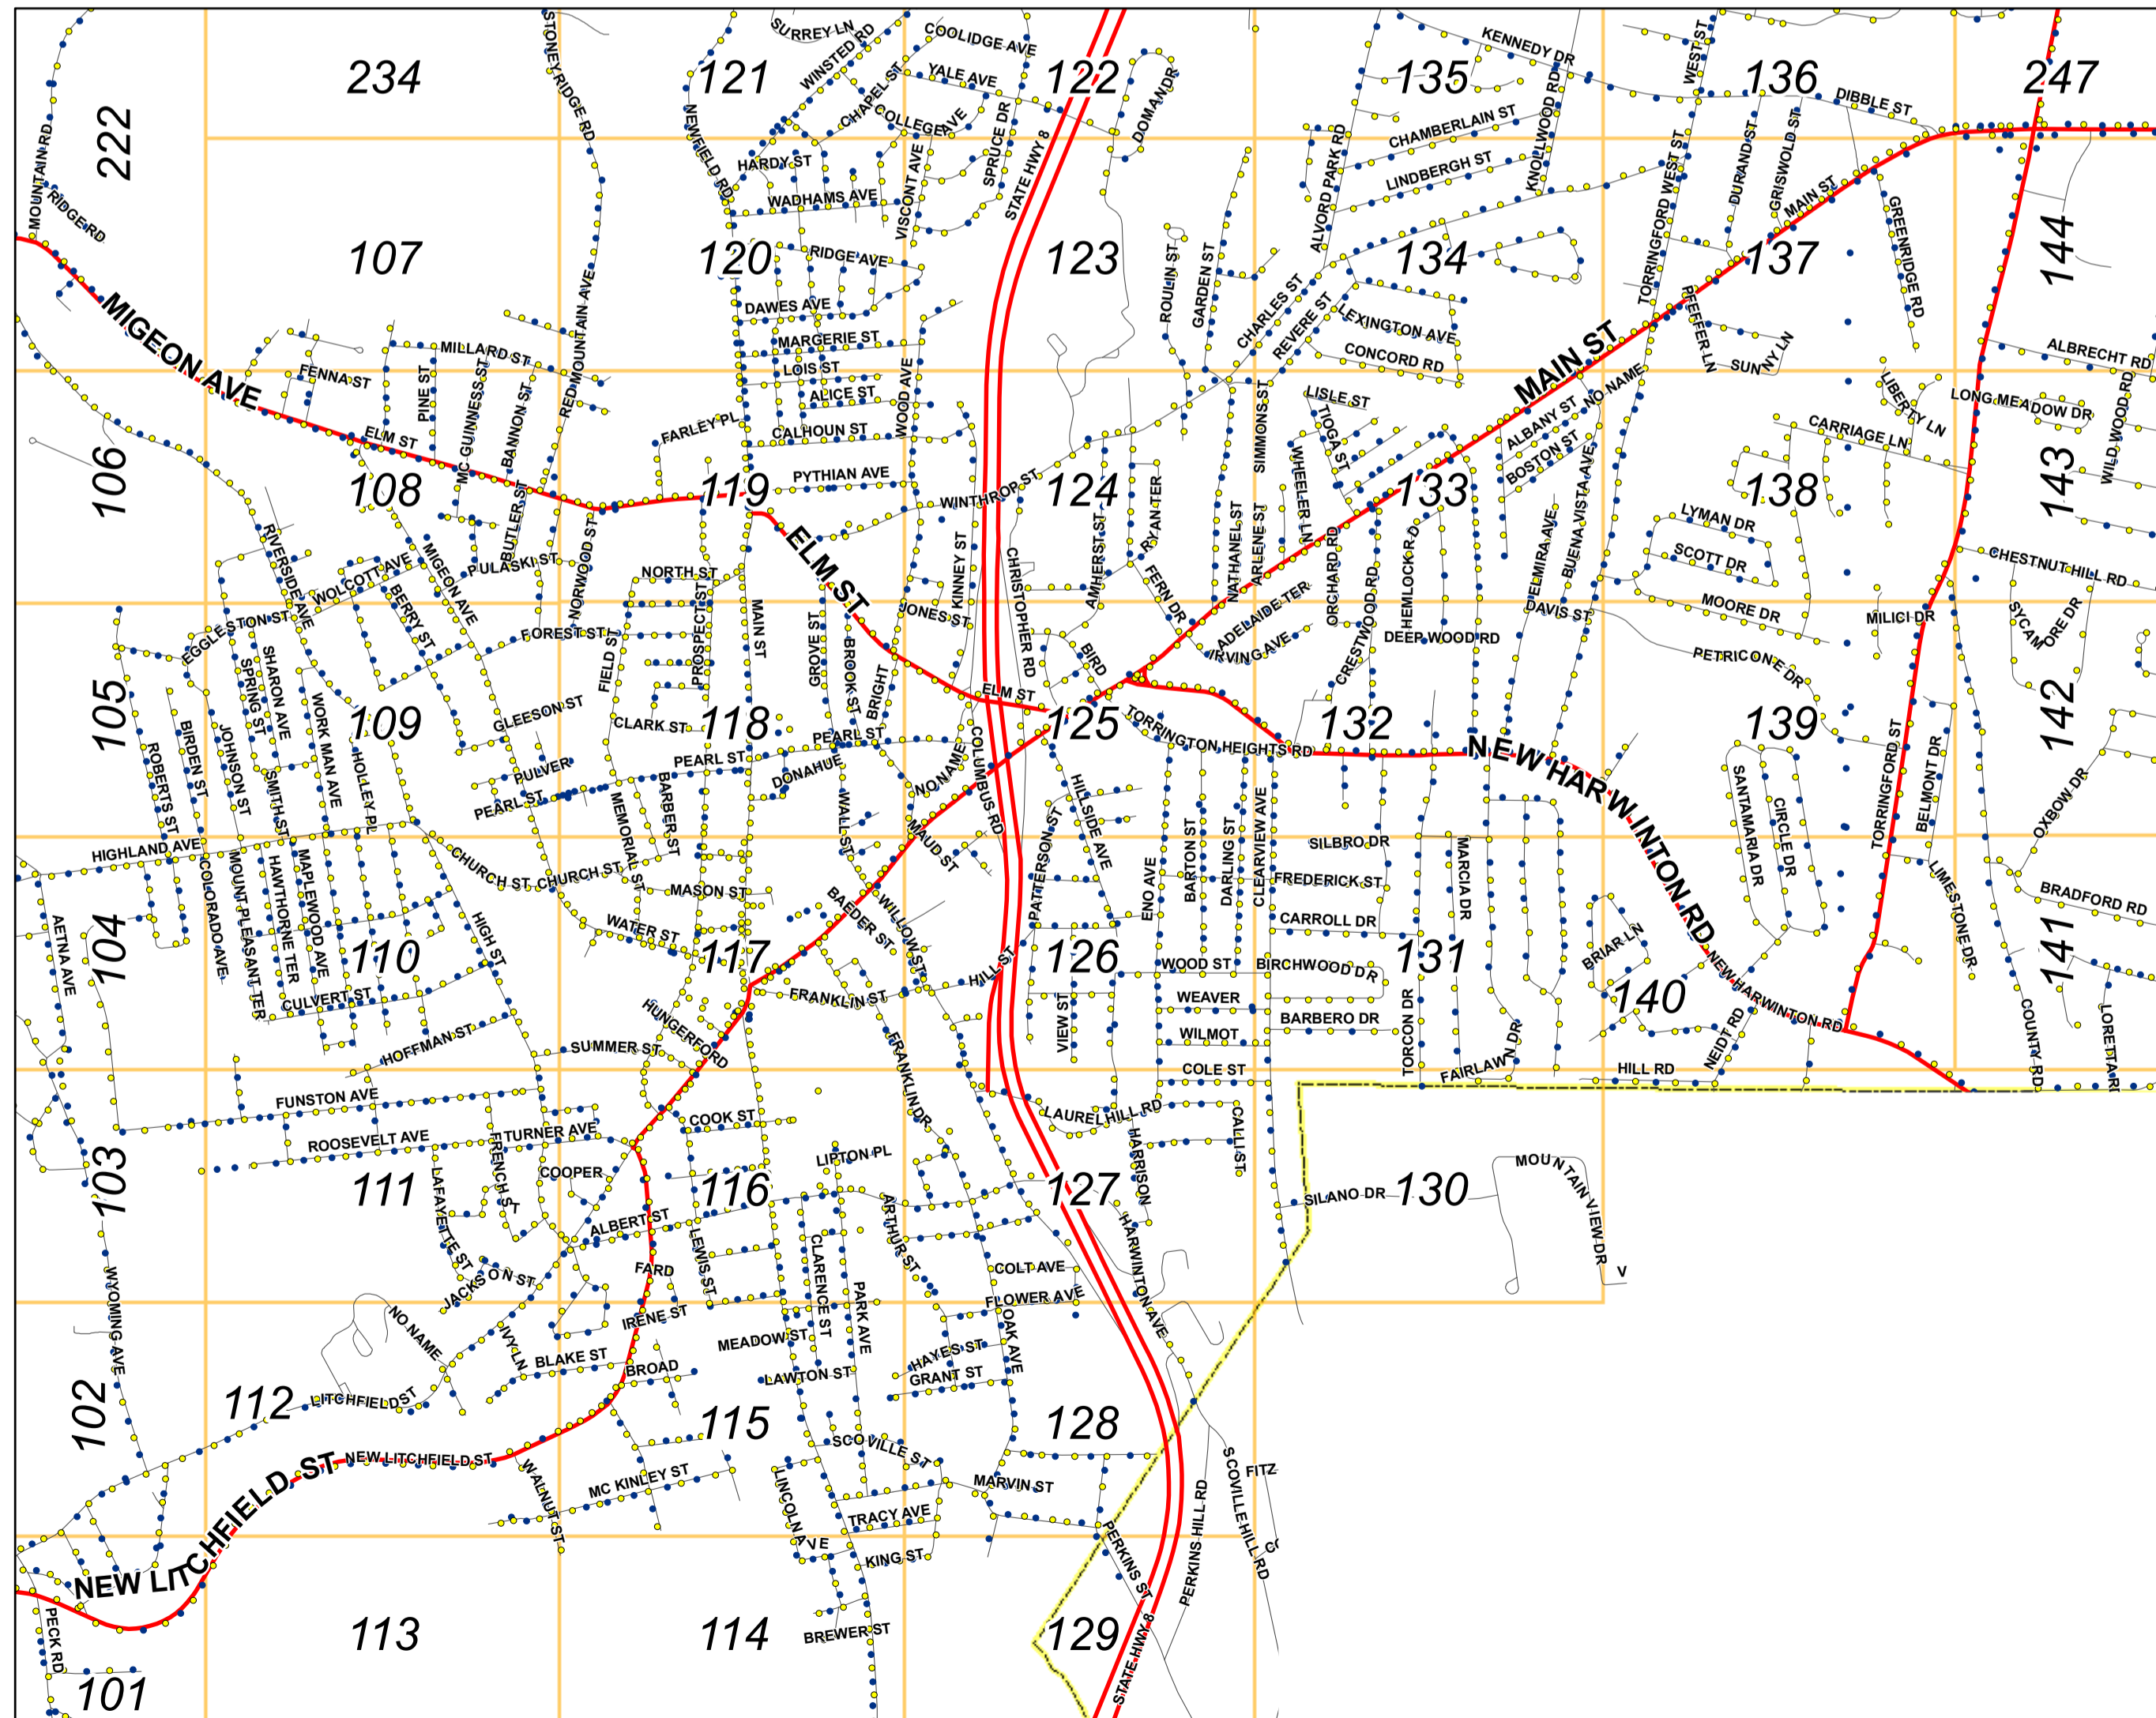

City of Torrington Street Lights

Map Sheet Index

Public Works

Index Legend

- City of Torrington
- Major Roads
- Minor Roads
- Map Sheet Grid

Map Book Produced by the City of Torrington Engineering Department

All source data from SNET/SBC except
 1) Town Boundary (Conn. DEP, 1995) from UCONN MAGIC
 and 2) Streetlights, and Assessor's Grid by Torrington Engineering 2006-10.

NAD83, Connecticut State Plane, US Survey Feet
 Map book date: 12/13/06, updated 3/20/07, updated 1/10/10