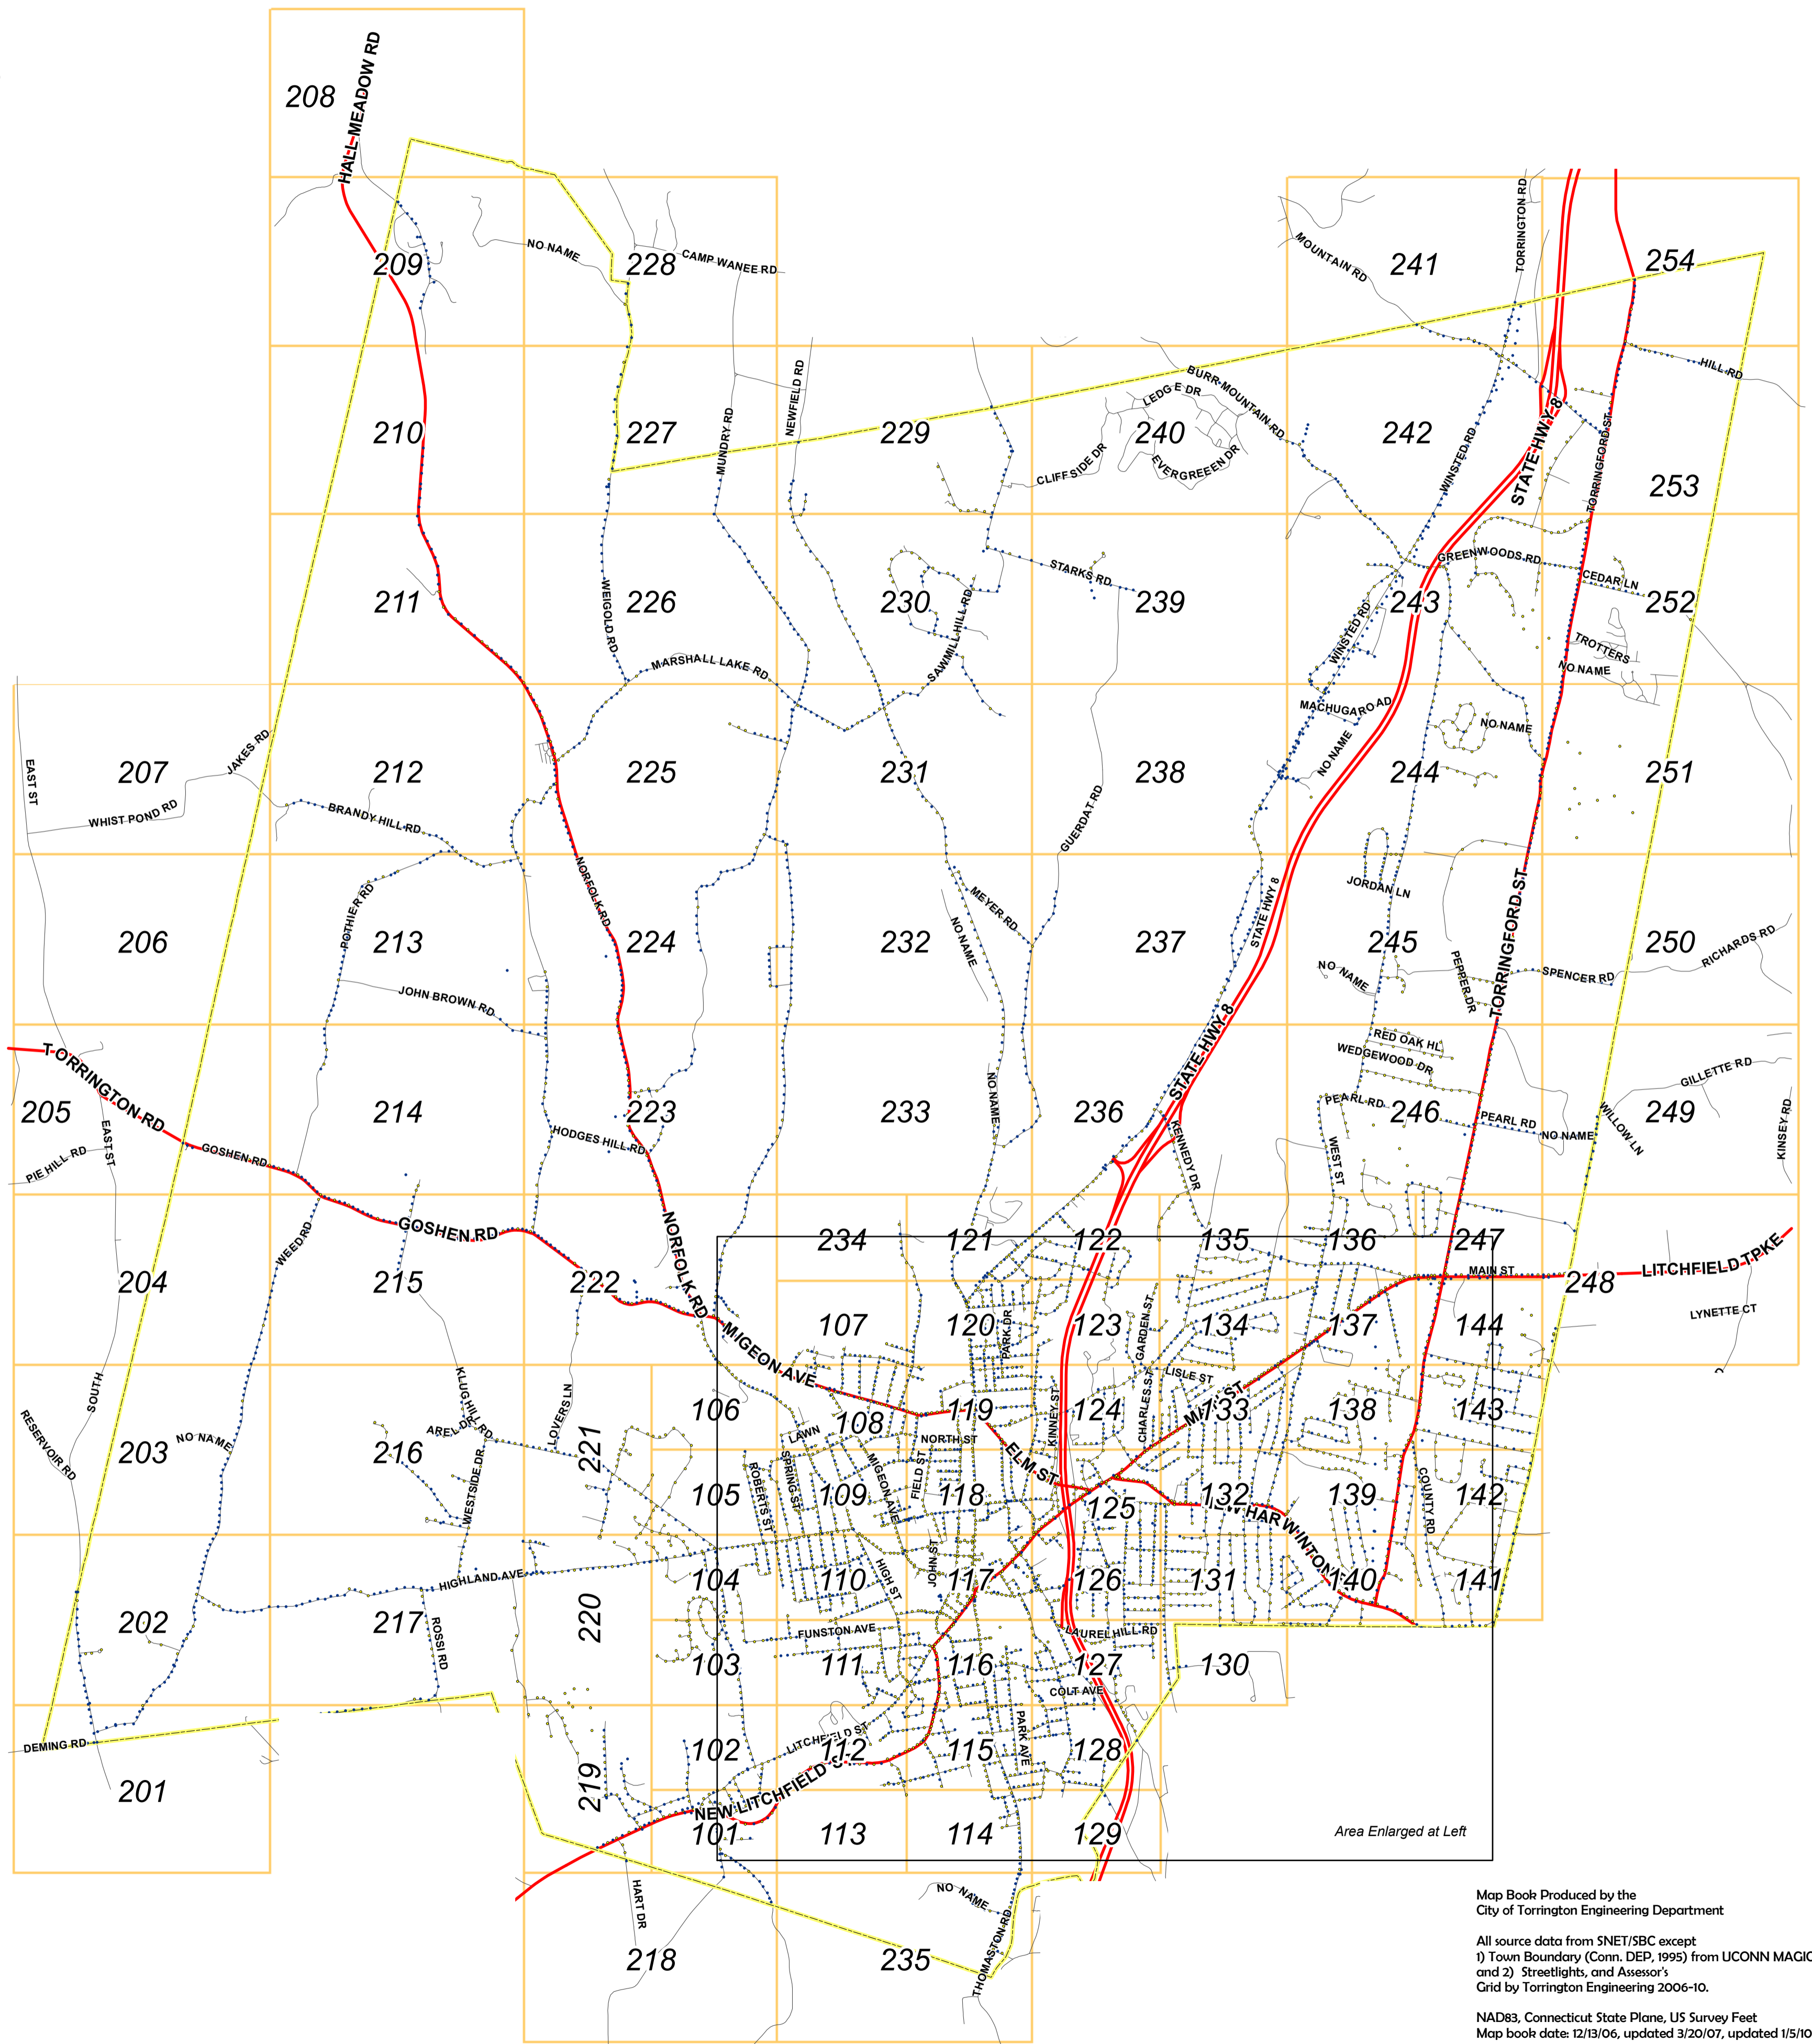

City of Torrington Street Lights

Map Sheet Index

Public Works

Index Legend

- City of Torrington
- Major Roads
- Minor Roads
- Map Sheet Grid

Map Book Produced by the City of Torrington Engineering Department

All source data from SNET/SBC except
 1) Town Boundary (Conn. DEP, 1995) from UCONN MAGIC
 and 2) Streetlights, and Assessor's Grid by Torrington Engineering 2006-10.

NAD83, Connecticut State Plane, US Survey Feet
 Map book date: 12/13/06, updated 3/20/07, updated 1/10/10