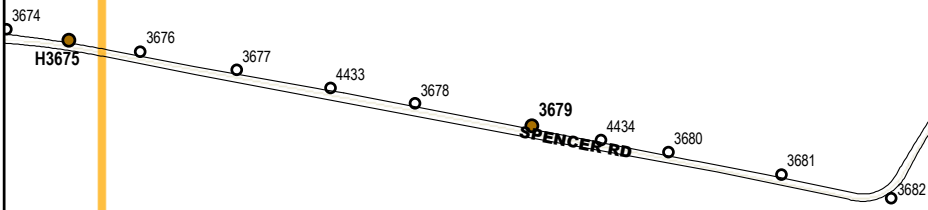

244

251

245

250

City of Torrington  
Utility Poles and Street Lights

246

● Utility Pole with Streetlight

○ Utility Pole without Streetlight

0 100 200 400 Feet

Map Sheet 250