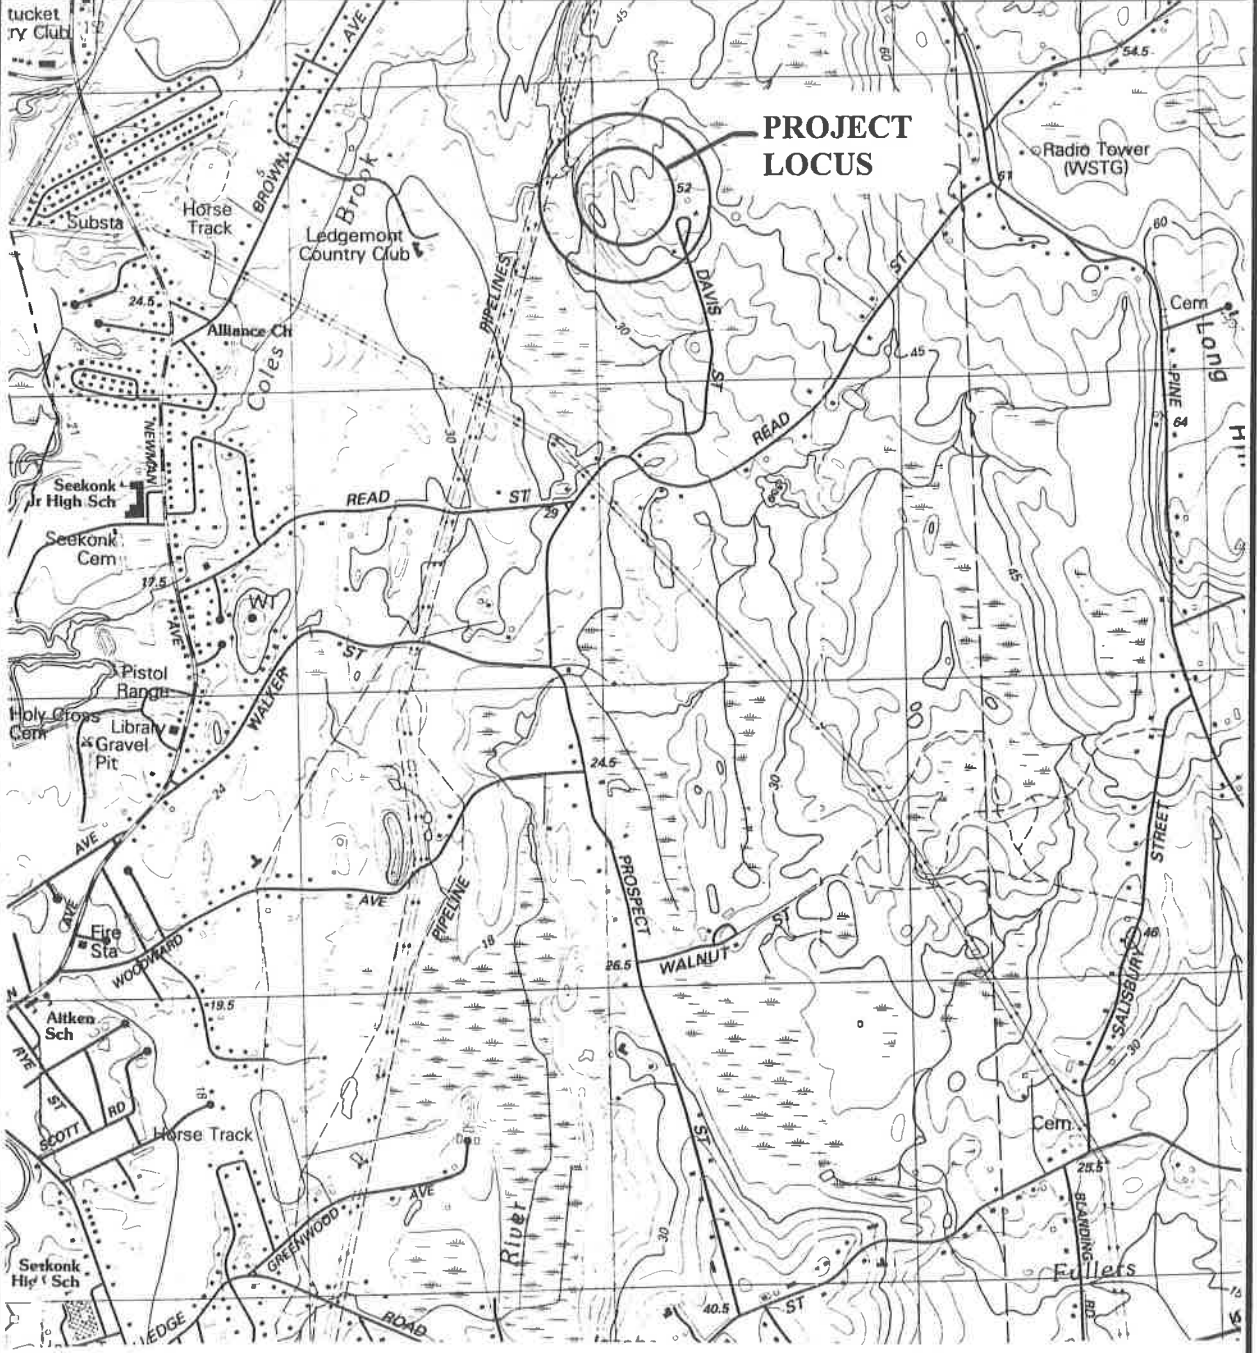

9.2 M 20' 307 308 309 17' 30"

APPROXIMATE PROJECT LOCATION
 AP 26, LOT 1
 RICHARD CIRCLE, SEEKONK, MA
 USGS PROVIDENCE, RI-MA QUADRANGLE (1987)
 SCALE 1:25,000