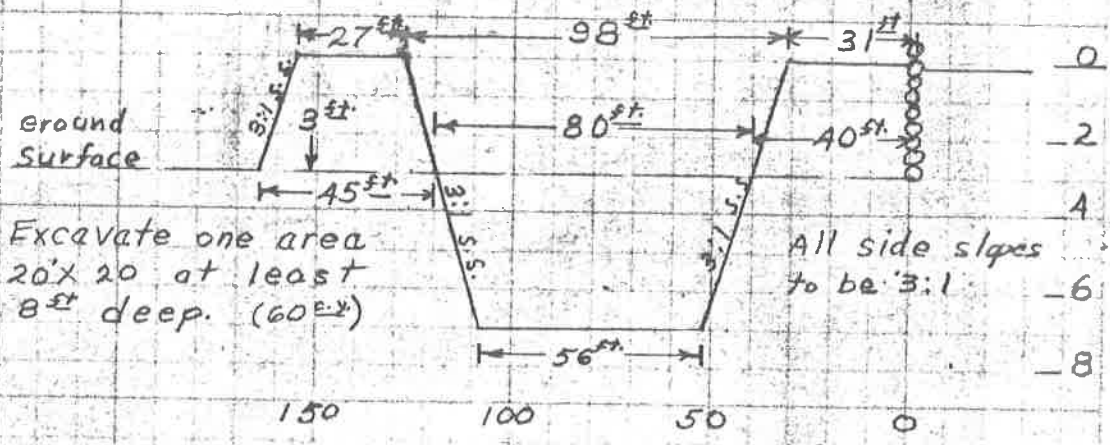

Mass
W.N.A. Apr 29, 64
Dugout Pond

Irving Leven

SHEET OF

PLAN

CROSS SECTION AT PARKING AREA

CROSS SECTION OF SOUTH DIKE

Same as above left side