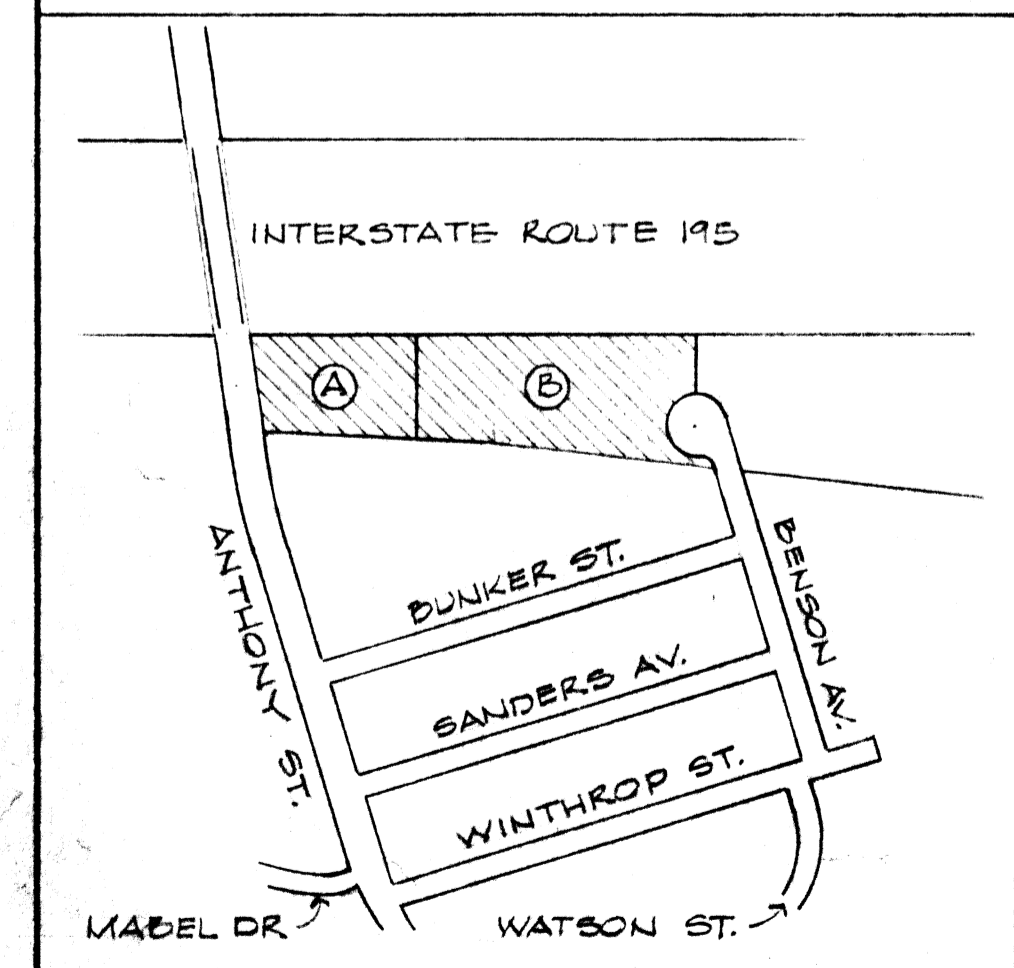

SCALE: 1" = 60'

INTERSTATE ROUTE 195

LOCUS MAP
SCALE: 1" = 400'

TEST PIT

SUBDIVISION OF LOT 151 ASSESSORS PLAT 4
SEEKONK, MASS.

BELONGING TO:
WILLIAM & EMILY SALEEBA 69-261

BY
CAPUTO AND WICK - JULY 1977

EXHIBIT A
SHEET 1 OF 2