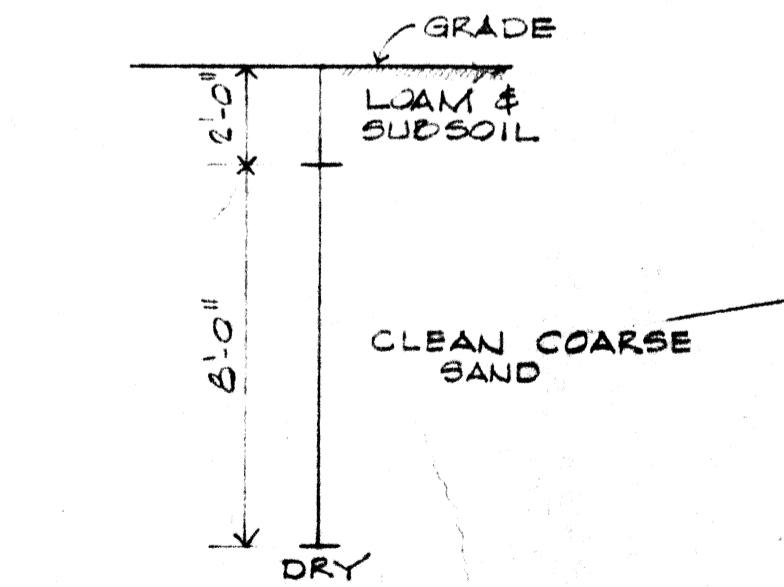

SCALE: 1" = 60'

INTERSTATE ROUTE 195

LOCUS MAP
SCALE: 1" = 400'

TEST PIT

SUBDIVISION OF LOT 151 ASSESSORS PLAT 4
SEEKONK, MASS.

BELONGING TO:
WILLIAM & EMILY SALEEBA 69-261

BY
CAPUTO AND WICK - JULY 1977

EXHIBIT A
SHEET 1 OF 2