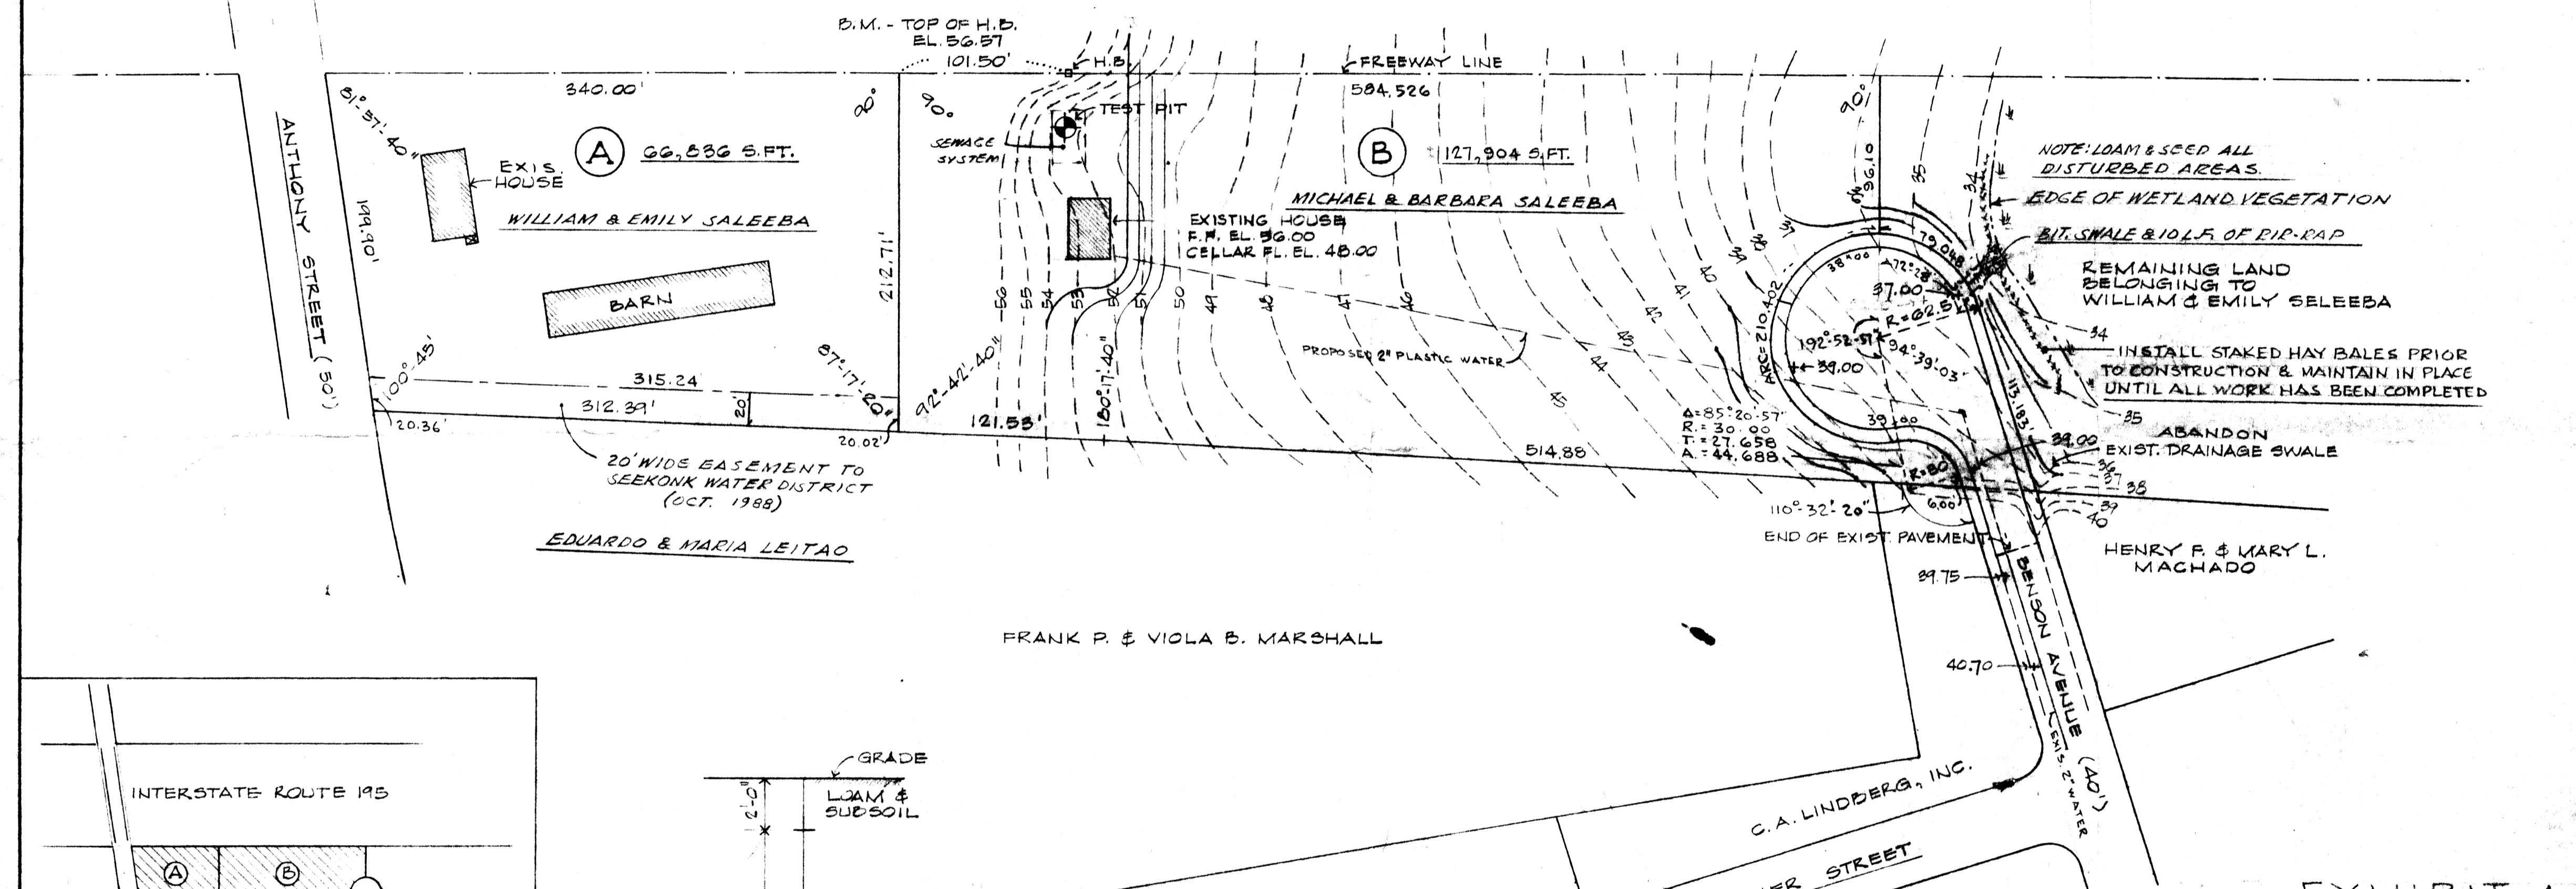

SCALE: 1" = 60'

INTERSTATE ROUTE 195

LOCUS MAP
SCALE: 1" = 400'

TEST PIT

SUBDIVISION OF LOT 151 ASSESSORS PLAT 4
SEEKONK, MASS.

BELONGING TO:
WILLIAM & EMILY SALEEBA 69-261

BY
CAPUTO AND WICK - JULY 1977

EXHIBIT A
SHEET 1 OF 2