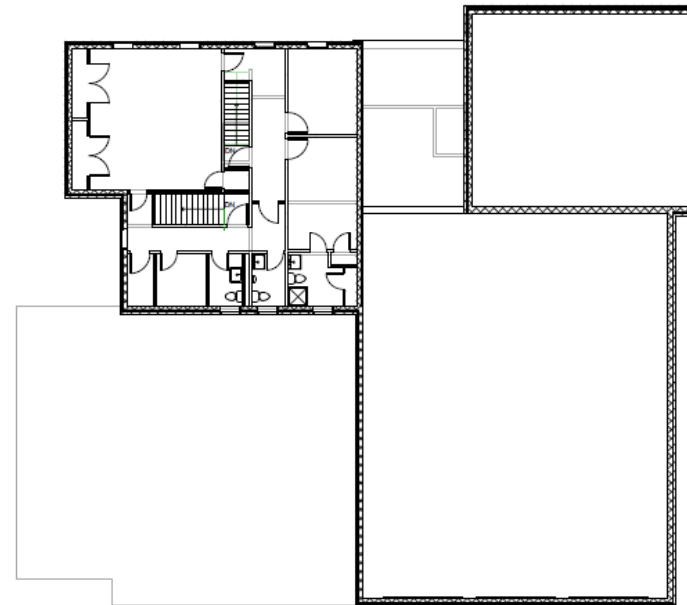

MILLIS POLICE DEPARTMENT NEW POLICE STATION

MAIN STREET
MILLIS, MA 02054

FLOOR PLANS

MS # 156100
DATE 04/03/13

1 FIRST FLOOR PLAN
SCALE: 1/8" = 1'-0"

2 SECOND FLOOR PLAN
SCALE: 1/8" = 1'-0"

MILLIS FIRE STATION RENOVATION

885 MAIN STREET
MILLIS, MA 02054

FIRE STATION FLOOR PLANS

1 FIRST FLOOR PLAN
SCALE: 1/8" = 1'-0"

2 SECOND FLOOR PLAN
SCALE: 1/8" = 1'-0"

MILLIS POLICE & FIRE STATION

885 MAIN STREET
MILLIS, MA 02054

EXISTING FLOOR PLANS