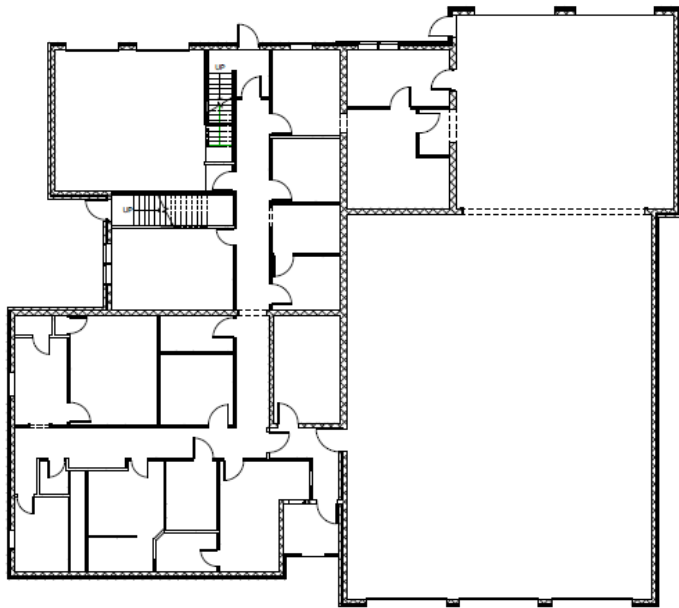

MILLIS POLICE DEPARTMENT NEW POLICE STATION

MAIN STREET
MILLIS, MA 02054

FLOOR PLANS

MS # 156100
DATE 04/03/13

1 FIRST FLOOR PLAN
SCALE: 1/8" = 1'-0"

2 SECOND FLOOR PLAN
SCALE: 1/8" = 1'-0"

MILLIS FIRE STATION RENOVATION

885 MAIN STREET
MILLIS, MA 02054

FIRE STATION FLOOR PLANS

1 FIRST FLOOR PLAN
SCALE: 1/8" = 1'-0"

2 SECOND FLOOR PLAN
SCALE: 1/8" = 1'-0"

MILLIS POLICE & FIRE STATION

885 MAIN STREET
MILLIS, MA 02054

EXISTING FLOOR PLANS