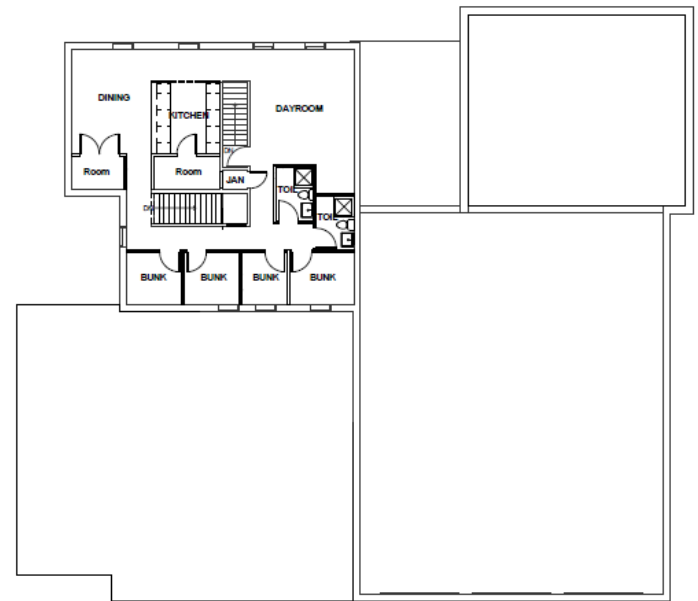

MILLIS POLICE DEPARTMENT NEW POLICE STATION

MAIN STREET
MILLIS, MA 02054

FLOOR PLANS

MS # 156100
DATE 04/03/13

1 FIRST FLOOR PLAN
SCALE: 1/8" = 1'-0"

2 SECOND FLOOR PLAN
SCALE: 1/8" = 1'-0"

MILLIS FIRE STATION RENOVATION

885 MAIN STREET
MILLIS, MA 02054

FIRE STATION FLOOR PLANS

1 FIRST FLOOR PLAN
SCALE: 1/8" = 1'-0"

2 SECOND FLOOR PLAN
SCALE: 1/8" = 1'-0"

MILLIS POLICE & FIRE STATION

885 MAIN STREET
MILLIS, MA 02054

EXISTING FLOOR PLANS