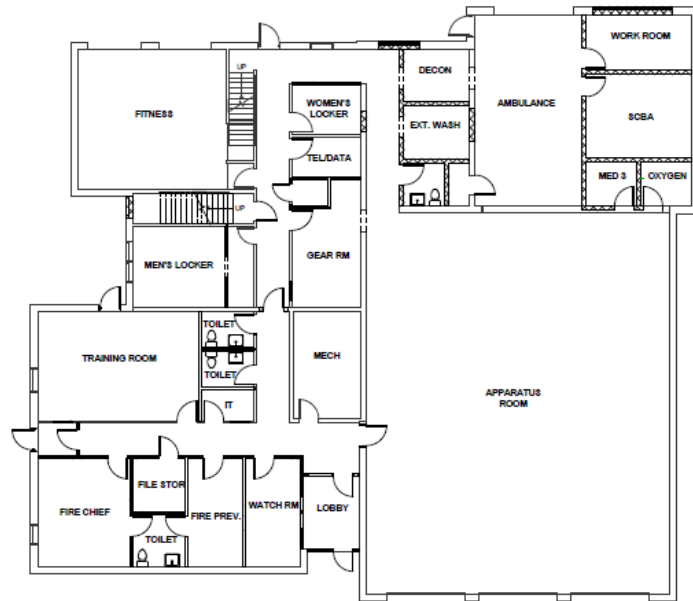

MILLIS POLICE DEPARTMENT NEW POLICE STATION

MAIN STREET
MILLIS, MA 02054

FLOOR PLANS

MS # 156100
DATE 04/03/13

1 FIRST FLOOR PLAN
SCALE: 1/8" = 1'-0"

2 SECOND FLOOR PLAN
SCALE: 1/8" = 1'-0"

MILLIS FIRE STATION RENOVATION

885 MAIN STREET
MILLIS, MA 02054

FIRE STATION FLOOR PLANS

1 FIRST FLOOR PLAN
SCALE: 1/8" = 1'-0"

2 SECOND FLOOR PLAN
SCALE: 1/8" = 1'-0"

MILLIS POLICE & FIRE STATION

885 MAIN STREET
MILLIS, MA 02054

EXISTING FLOOR PLANS