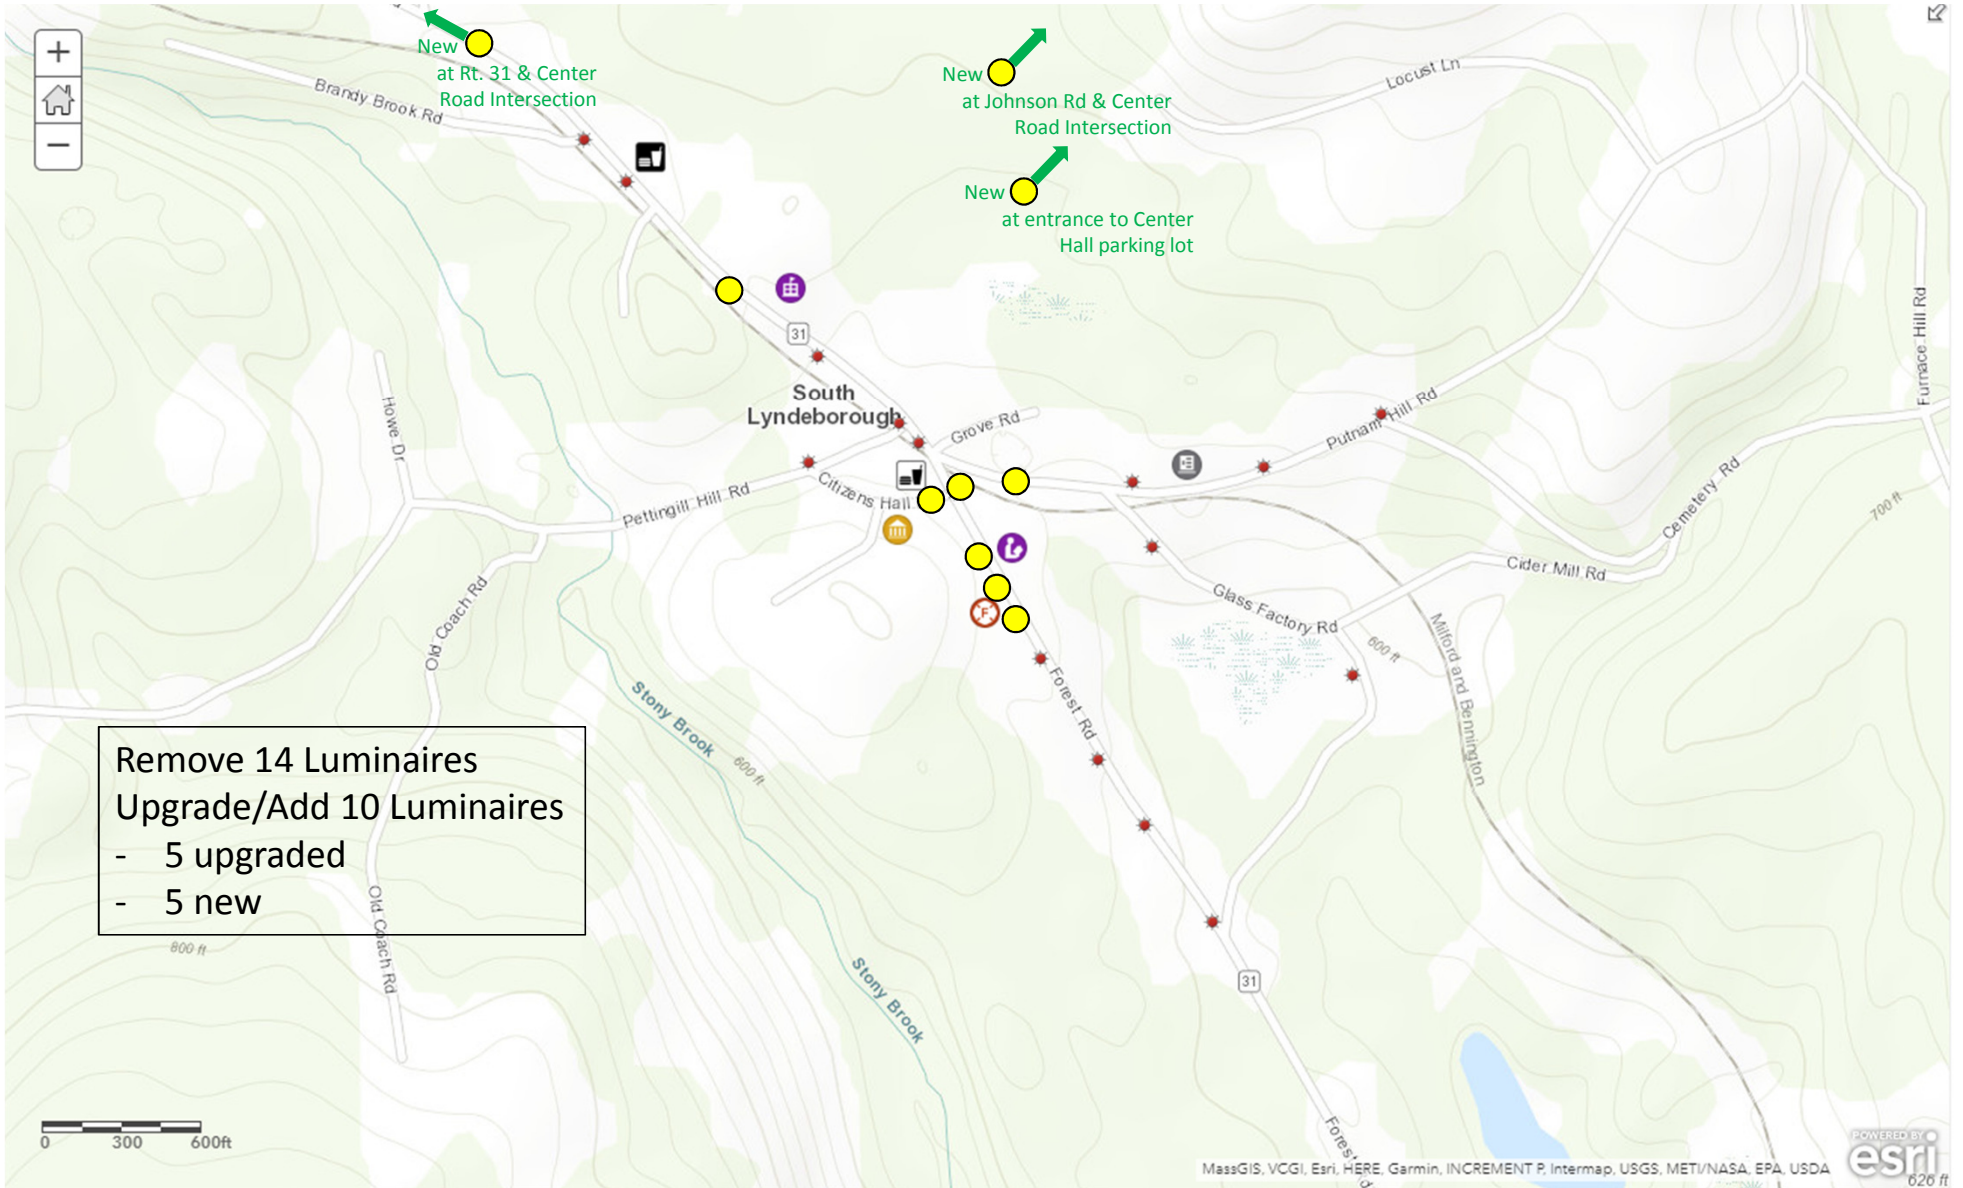

Remove 14 Luminaires
 Upgrade/Add 10 Luminaires

- 5 upgraded
- 5 new

0 300 600ft

Remove 14 Luminaires
Upgrade/Add 10 Luminaires

- 5 upgraded
- 5 new