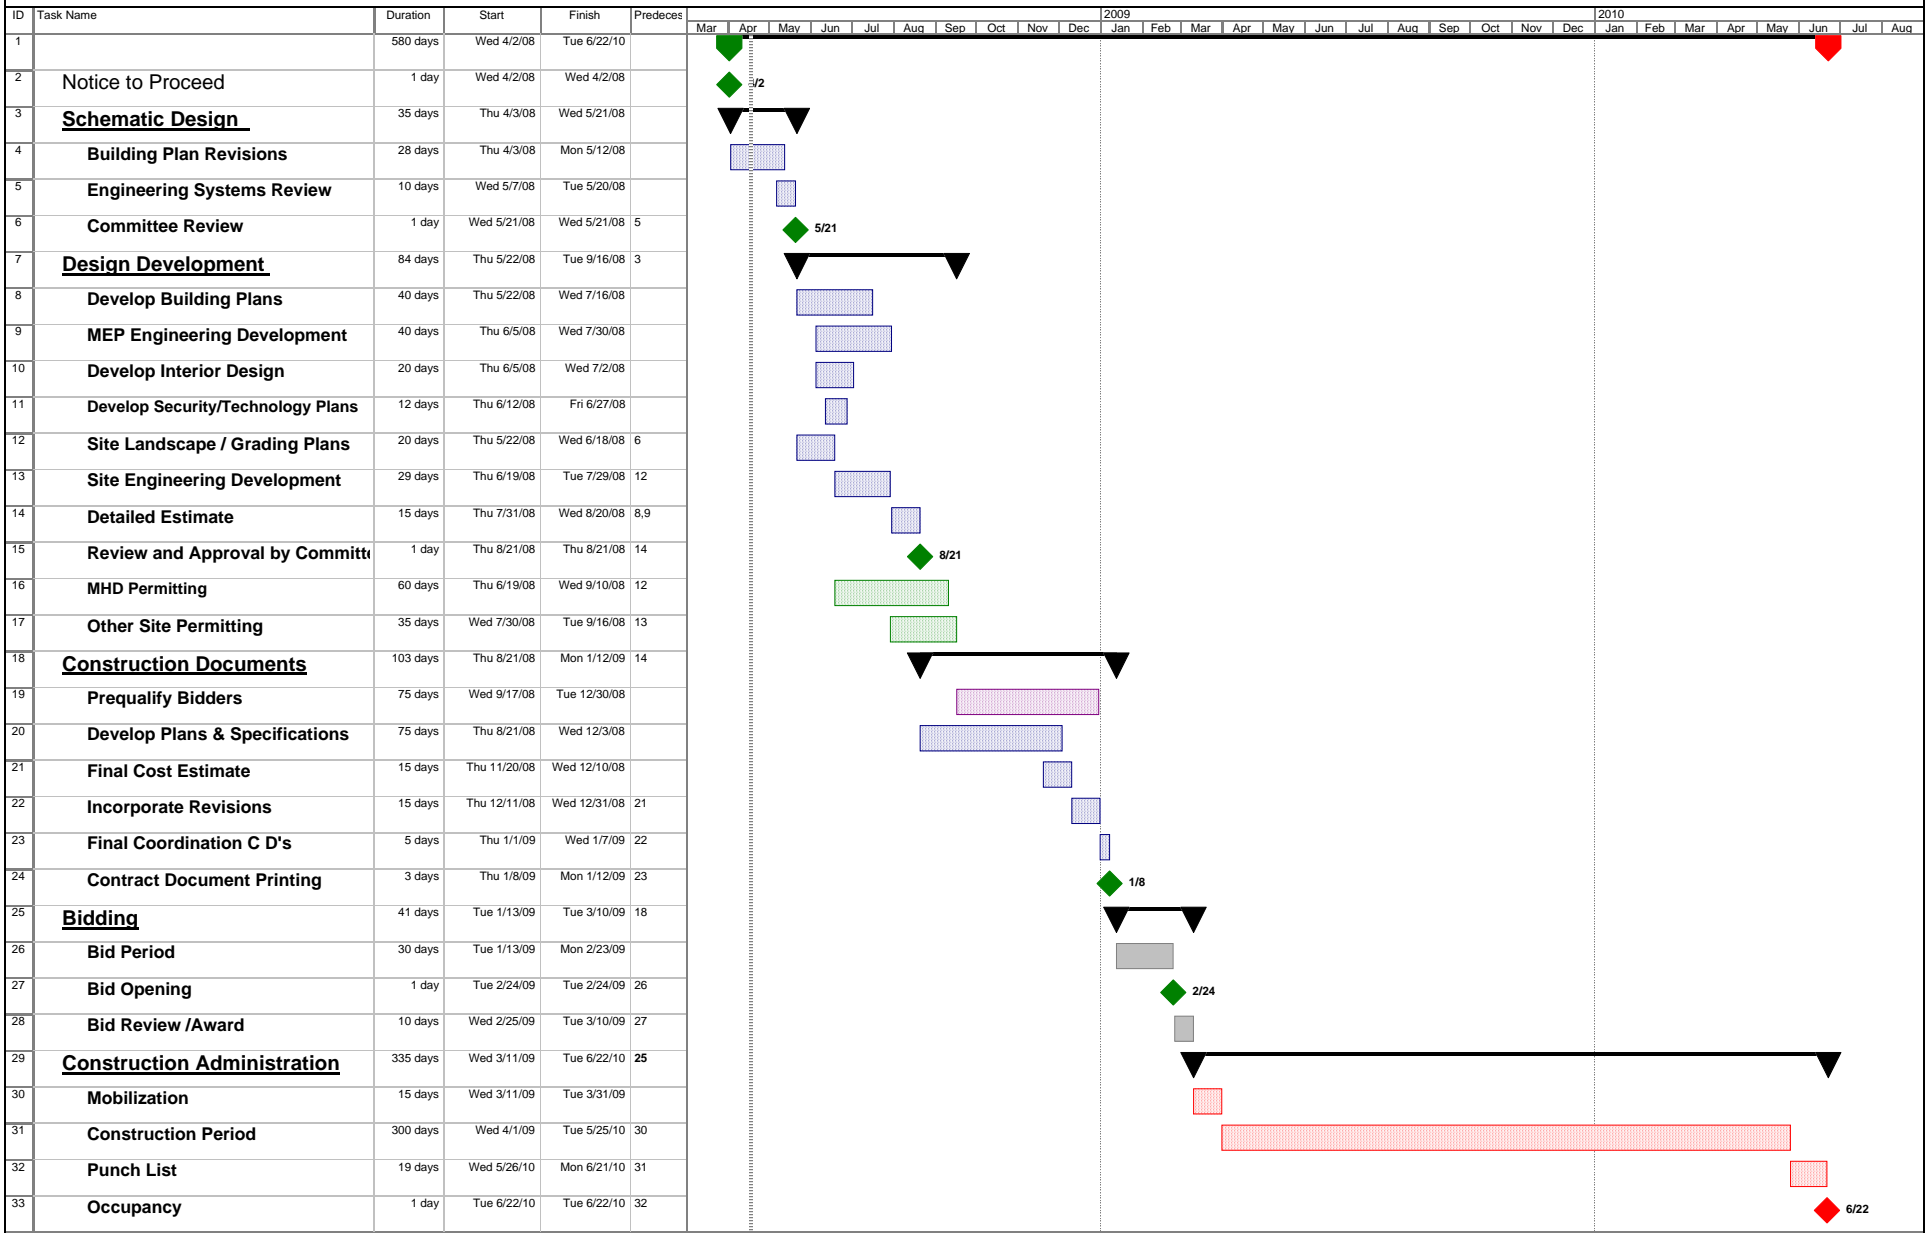

Holden Public Safety Facility - Project Schedule

Task		Progress		Summary		External Tasks		Deadline	
Split		Milestone		Project Summary		External Milestone			