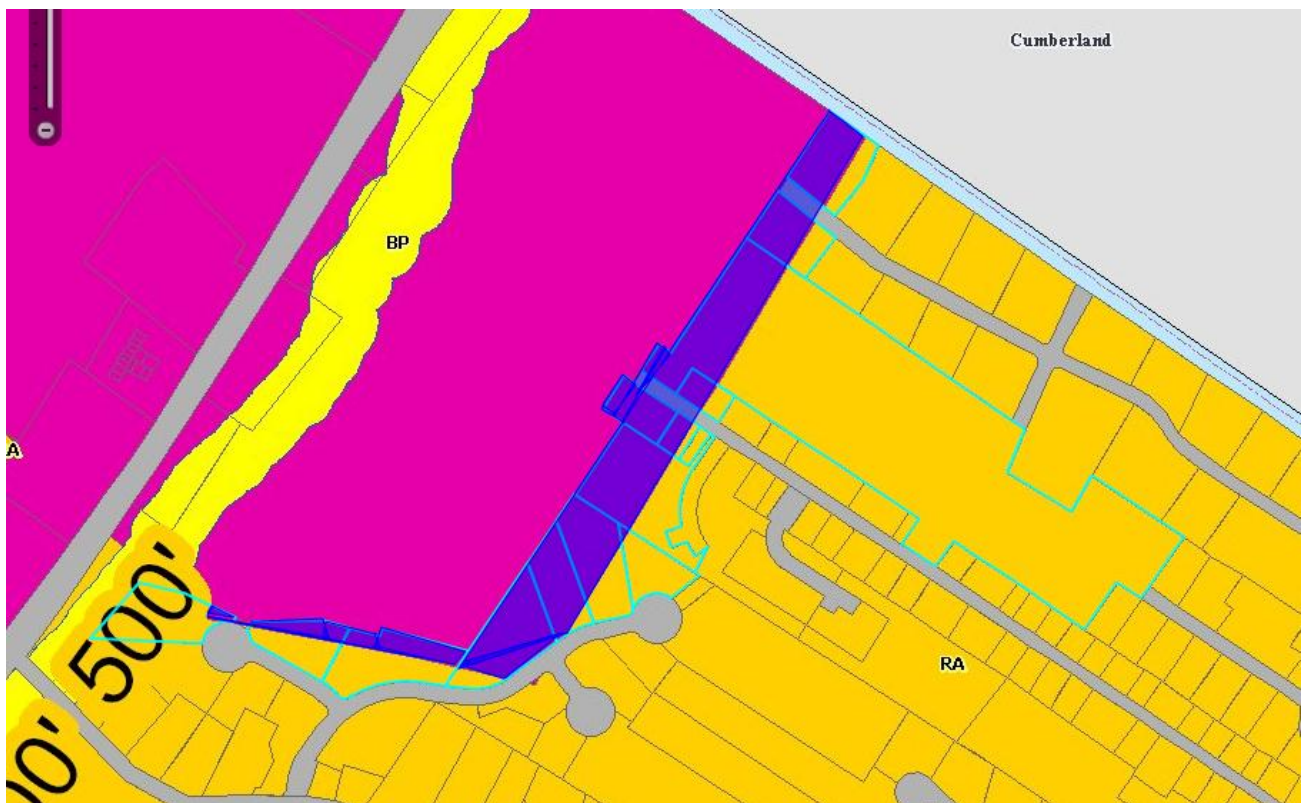

Draft Zoning Map Amendment

Town of Falmouth ME

Proposed areas of Business & Professional District (BP) to Residential A (RA)

(Johnson Road to Cumberland Town Line)

rev. March 8, 2012

Pink Area = BP

Gold Area = RA

Blue Outlined Parcels = those affected by proposed change (15 total)

Purple Area = areas of proposed change from BP to RA