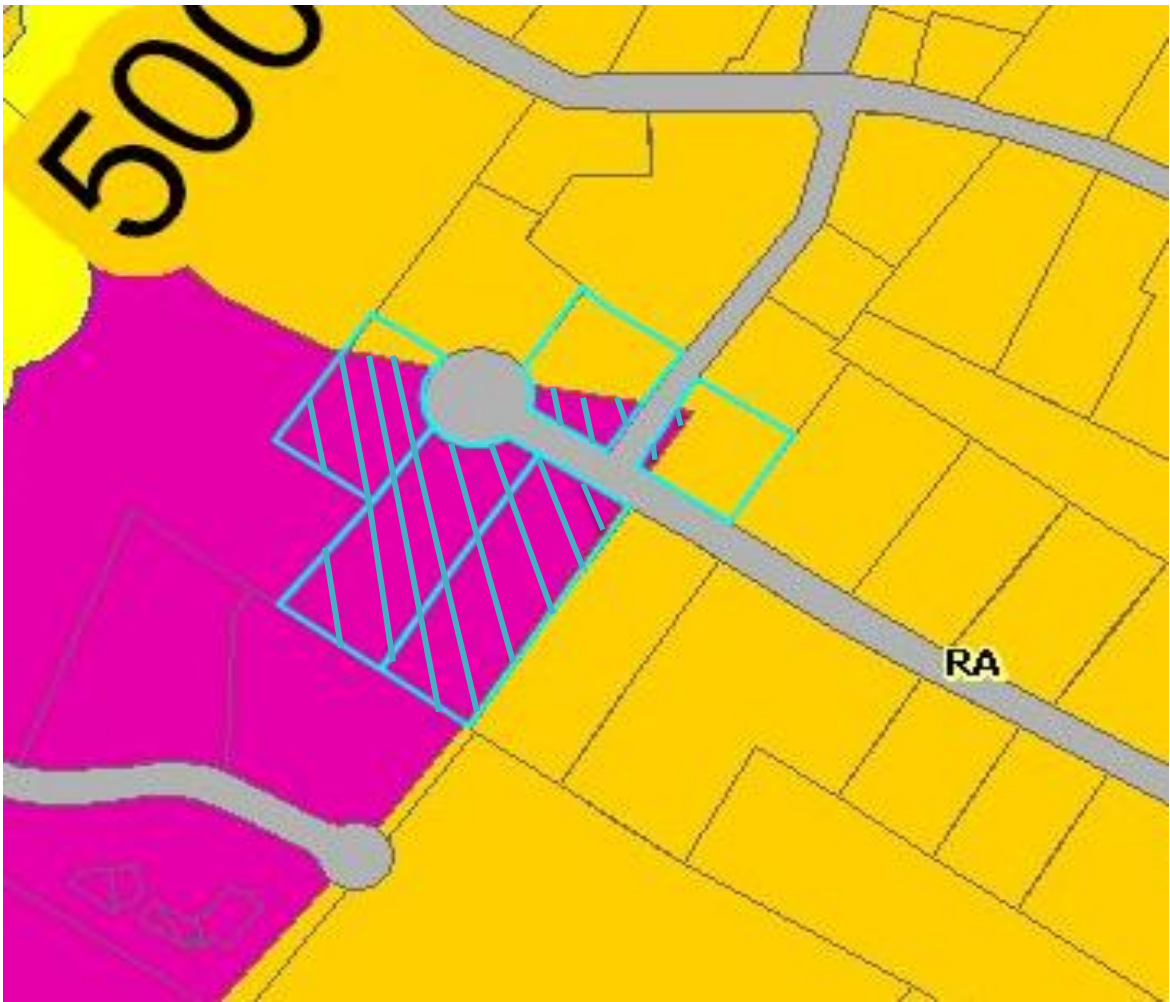

Draft Zoning Map Amendment
Town of Falmouth ME
Proposed areas of Business & Professional District (BP)
to Residential A (RA)
Rev. February 9, 2012

Pink Area = BP

Yellow Area = RA

Blue Outlined Parcels = those affected by proposed change (5 total)

Blue Hatched Area = areas of proposed change from BP to RA