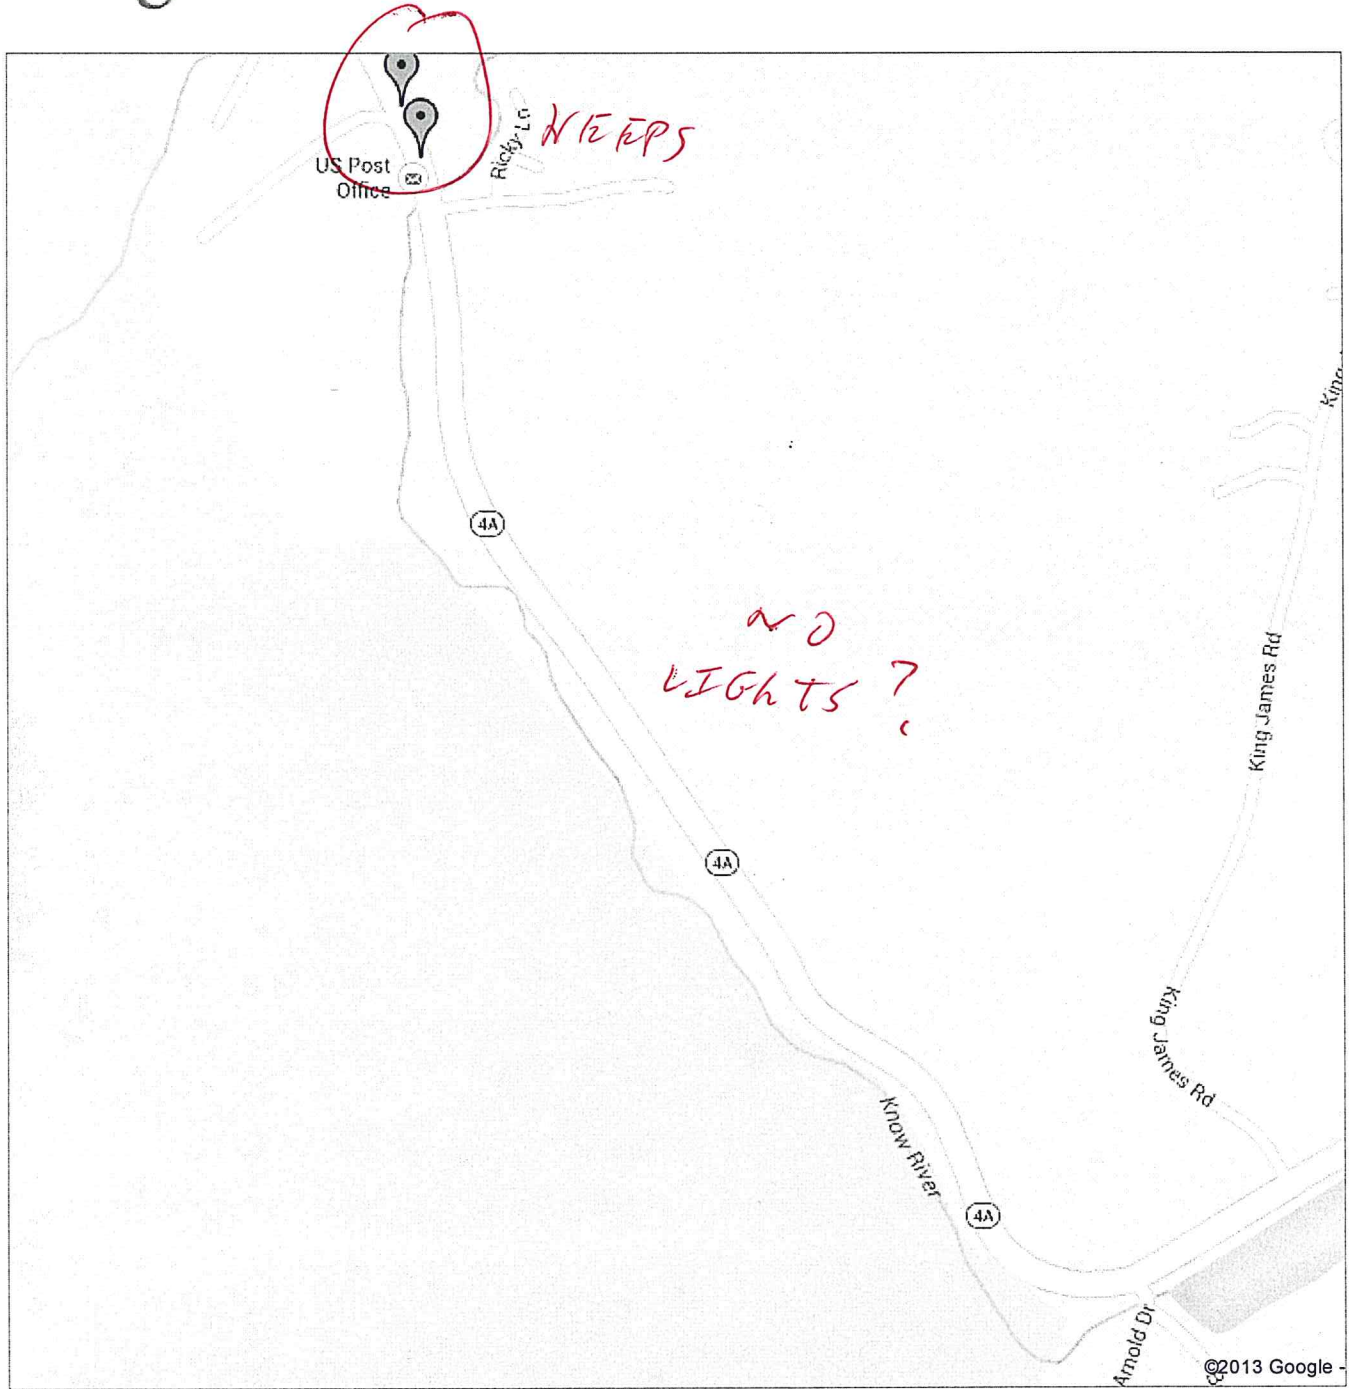

Streetlights, Enfield, NH

Pins represent the locations of the current streetlights. You need to click on 'Next' (2) at the bottom to see the rest of the lights on RT4A.

Spreadsheet of data: <https://spreadsheets.google.com/ccc?key=0AvOXTWqGDIDeCHU5VmdFNEtRem1aQ0M1cUVuRU44TIE&hl=en>

Public · 596 views
Created on Aug 26, 2009 · By KimQ · Updated 7 minutes ago

Blacksmith Alley

High st