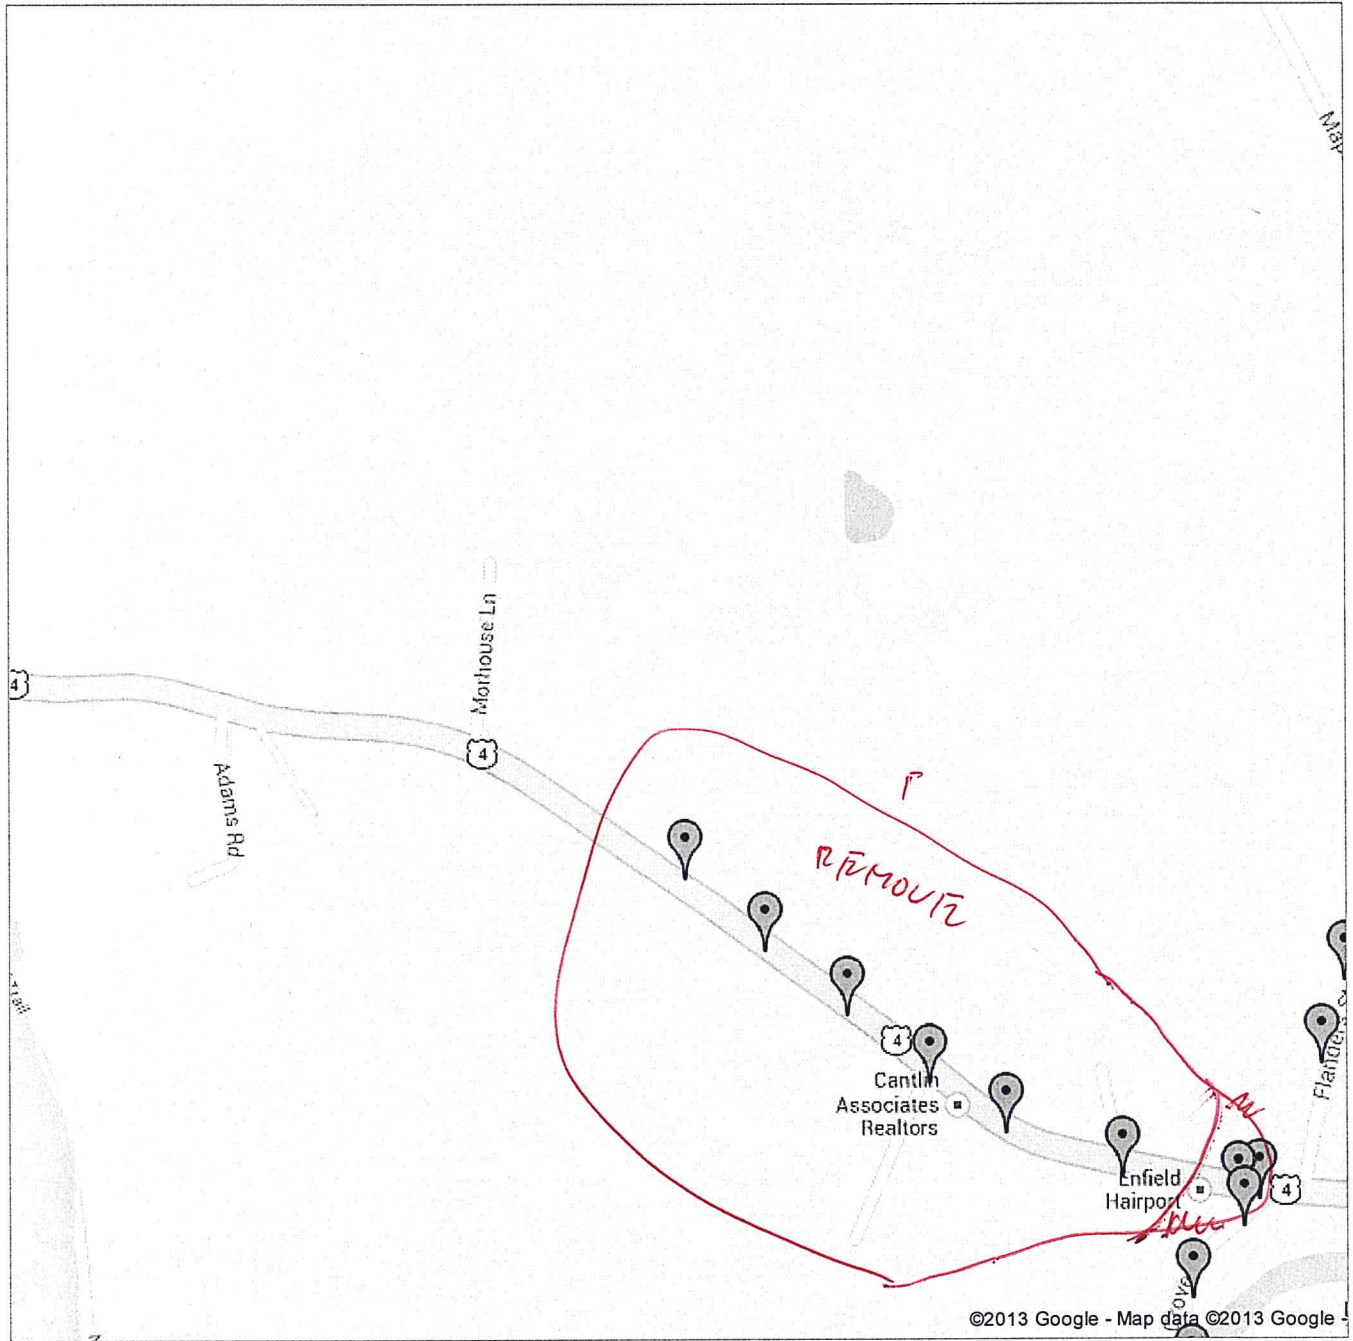

Enfield Center Village Area:

- Use the locating of the 30 MPH speed limit signs

Location of Major Intersections:

- Maple St. / May St.
- Phillsbury St. / Shedd St.
- Shaker Hill Rd. / Livingstone Lodge Rd. (southeast end)
- Shaker Hill Rd. / Crystal Lake Rd.
- Shaker Hill Rd. / Lockehaven Rd.
- Lockehaven Rd. / Kluge Rd.
- Methodist Hill Rd. / Methodist Hill Rd. / William Gage Rd.
- Rt. 4A / Shaker Hill Rd.
- Rt. 4A / Main St.

Streetlights, Enfield, NH

Pins represent the locations of the current streetlights. You need to click on 'Next' (2) at the bottom to see the rest of the lights on RT4A.

Spreadsheet of data: <https://spreadsheets.google.com/ccc?key=0AvOXTWqGDIDecHU5VmdFNEtRem1aQ0M1cUVuRUs4TIE&hl=en>

Public · 596 views
Created on Aug 26, 2009 · By KimQ · Updated yesterday

Blacksmith Alley

High st

2

3

Streetlights, Enfield, NH

Pins represent the locations of the current streetlights. You need to click on 'Next' (2) at the bottom to see the rest of the lights on RT4A.

High st

4

Google

Streetlights, Enfield, NH

Pins represent the locations of the current streetlights. You need to click on 'Next' (2) at the bottom to see the rest of the lights on RT4A.

Spreadsheet of data: <https://spreadsheets.google.com/ccc?key=0AvOXTWqGDIDecHU5VmdFNEtRem1aQ0M1cUVuRU4TIE&hl=en>