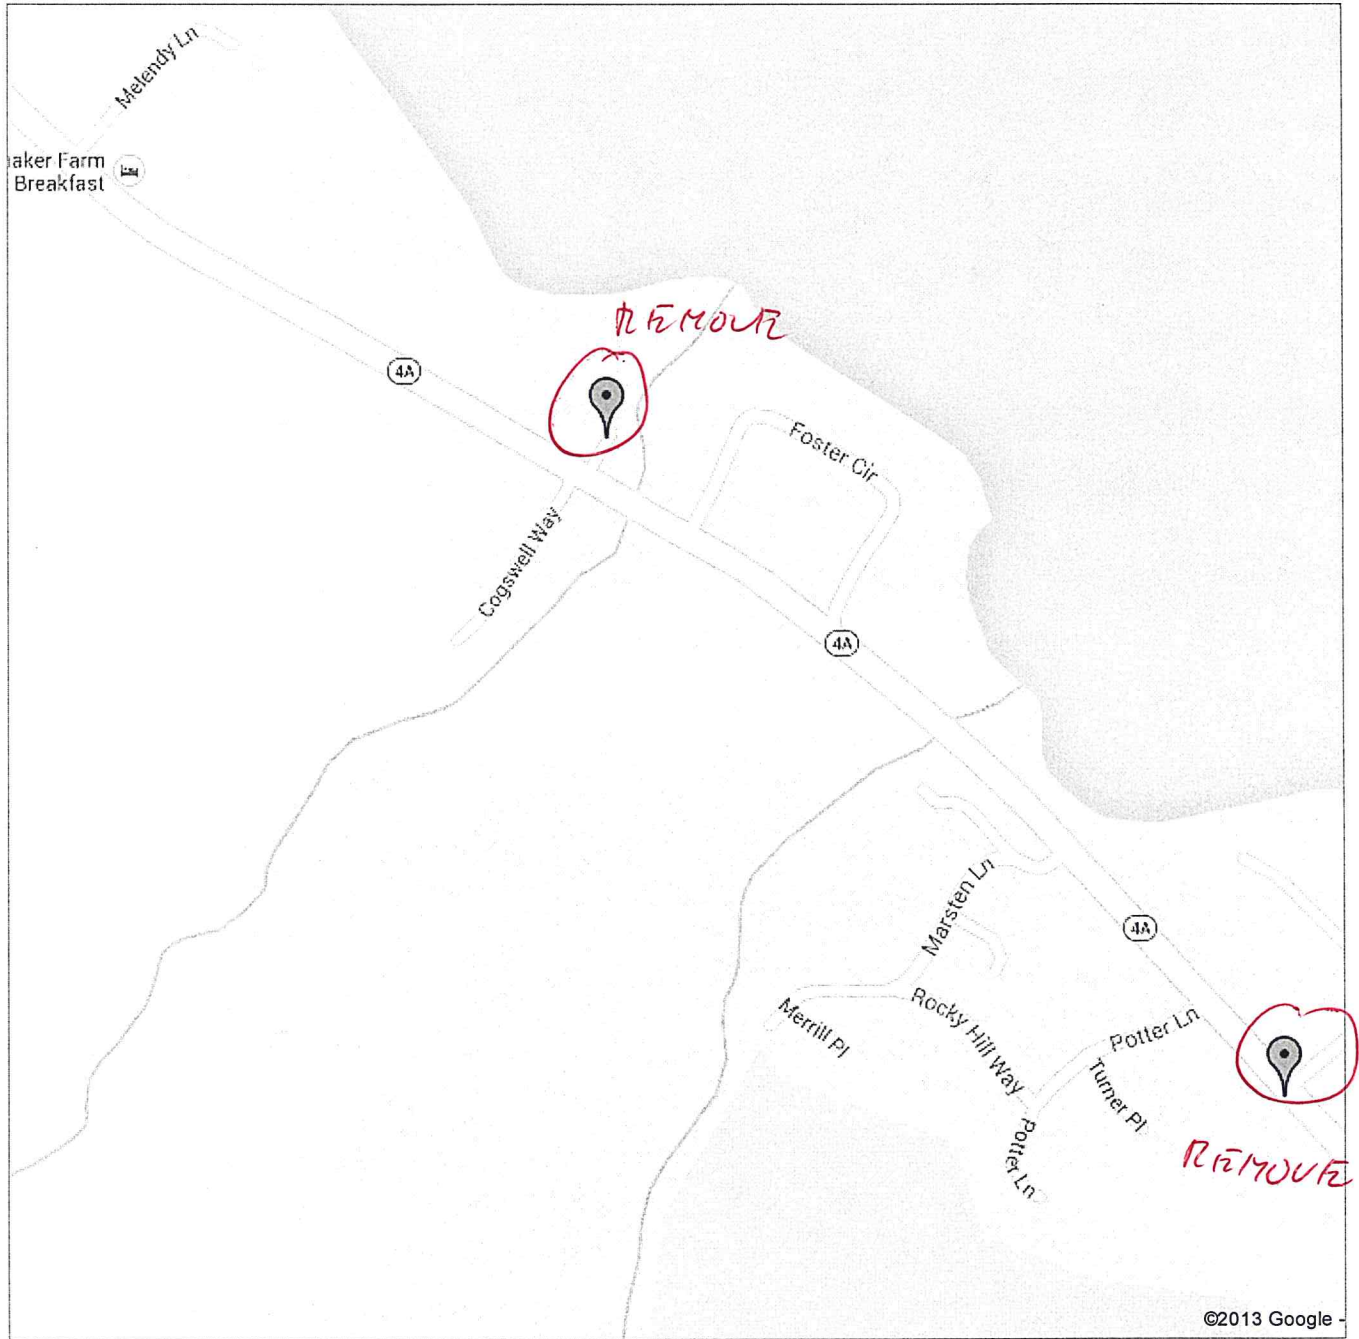

Streetlights, Enfield, NH

Pins represent the locations of the current streetlights. You need to click on 'Next' (2) at the bottom to see the rest of the lights on RT4A.

Spreadsheet of data: <https://spreadsheets.google.com/ccc?key=0AvOXTWqGDIDechU5VmdFNEtRem1aQ0M1cUVuRUUs4TIE&hl=en>

Public · 596 views
Created on Aug 26, 2009 · By KimQ · Updated 3 minutes ago

Blacksmith Alley

High st