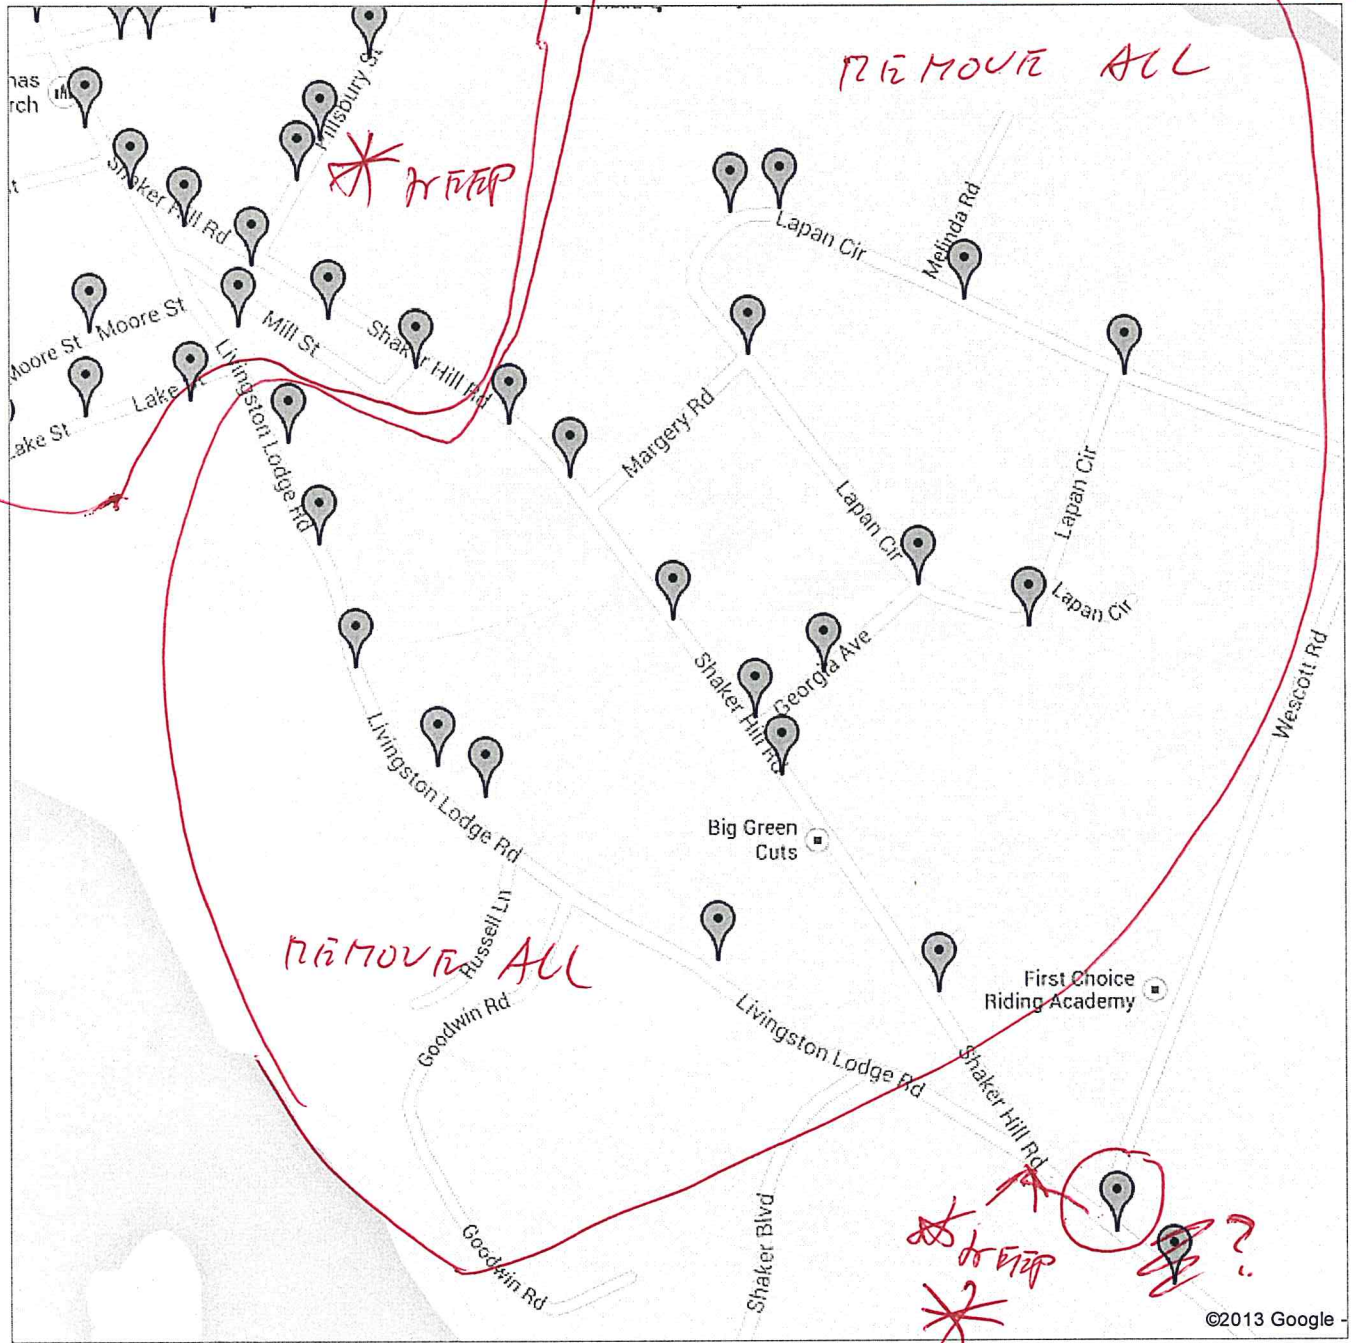

11

Google

Streetlights, Enfield, NH

Pins represent the locations of the current streetlights. You need to click on 'Next' (2) at the bottom to see the rest of the lights on RT4A.

Spreadsheet of data: <https://spreadsheets.google.com/ccc?key=0AvOXTWqGDIDechU5VmdFNEtRem1aQ0M1cUVuRUs4TIE&hl=en>

Public · 596 views
Created on Aug 26, 2009 · By KimQ · Updated 15 minutes ago

Blacksmith Alley

High st