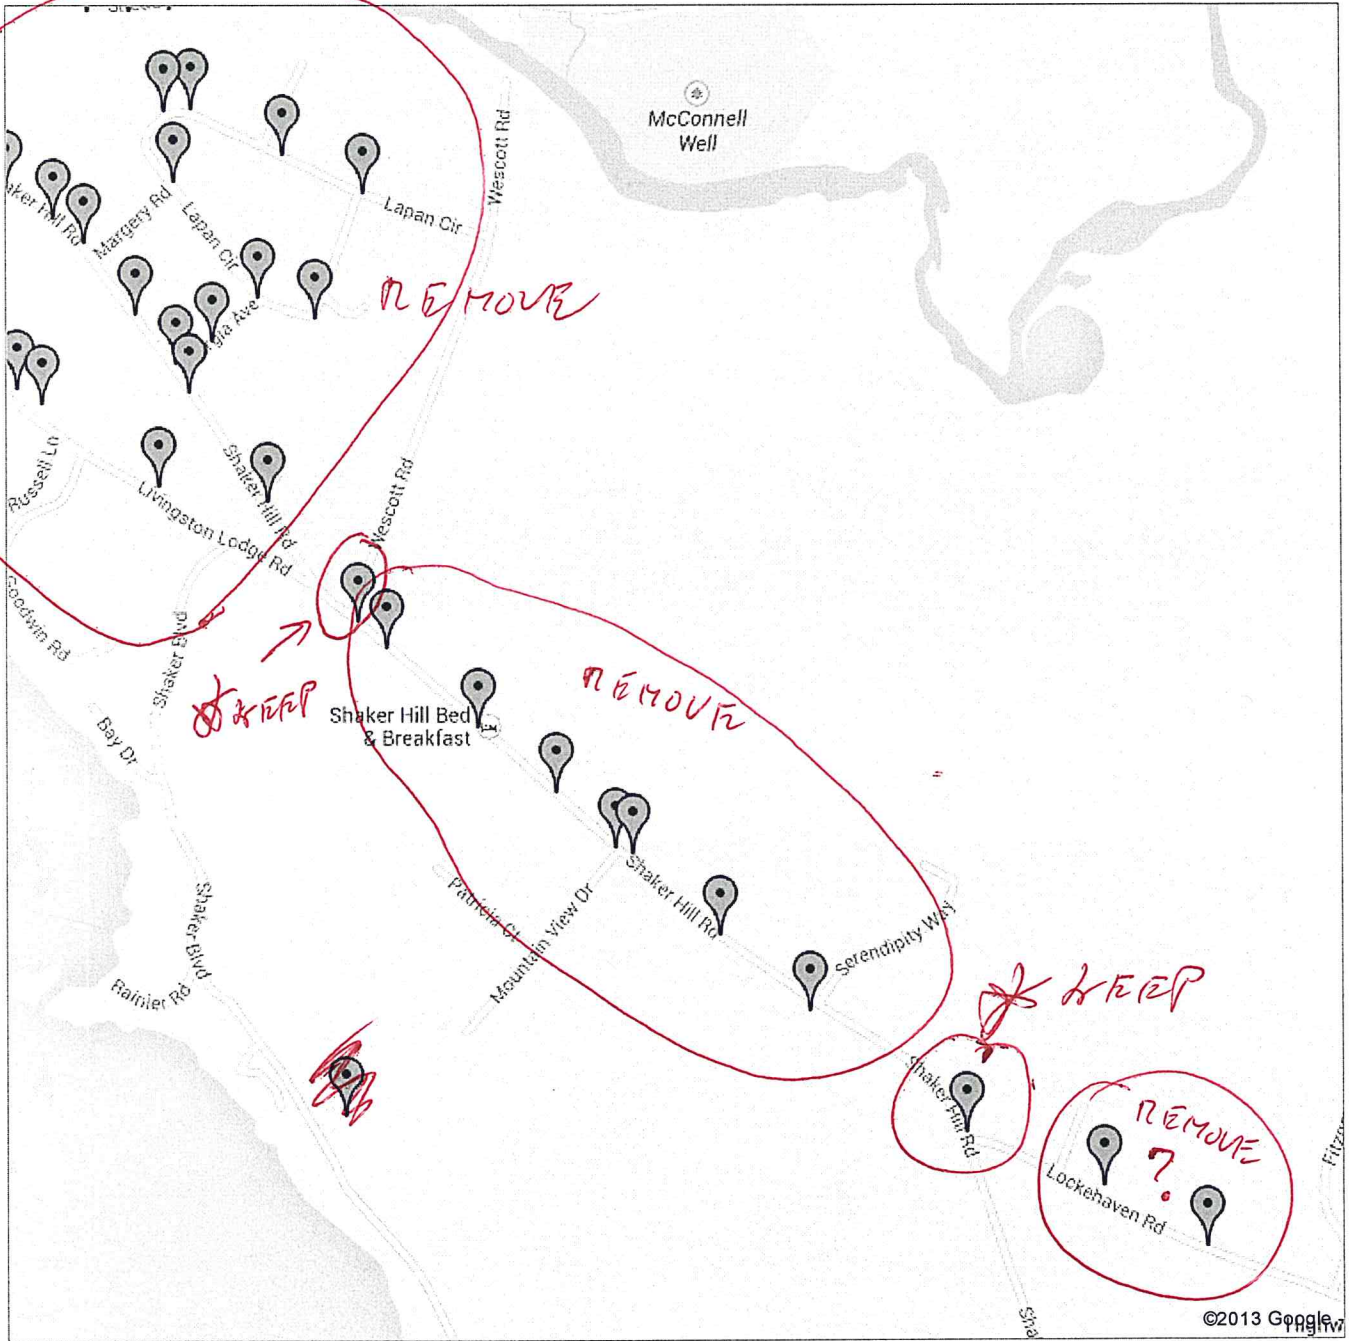

High st

Streetlights, Enfield, NH

Pins represent the locations of the current streetlights. You need to click on 'Next' (2) at the bottom to see the rest of the lights on RT4A.

Spreadsheet of data: <https://spreadsheets.google.com/ccc?key=0AvOXTWqGDIDeCHU5VmdFNEtRem1aQ0M1cUVuRU44TIE&hl=en>

Public · 596 views
Created on Aug 26, 2009 · By KimQ · Updated yesterday

Blacksmith Alley

High st

Streetlights, Enfield, NH

Pins represent the locations of the current streetlights. You need to click on 'Next' (2) at the bottom to see the rest of the lights on RT4A.

High st

Google

Streetlights, Enfield, NH

Pins represent the locations of the current streetlights. You need to click on 'Next' (2) at the bottom to see the rest of the lights on RT4A.

Spreadsheet of data: <https://spreadsheets.google.com/ccc?key=0AvOXTWqGDIDechU5VmdFNEtRem1aQ0M1cUVuRus4TIE&hl=en>