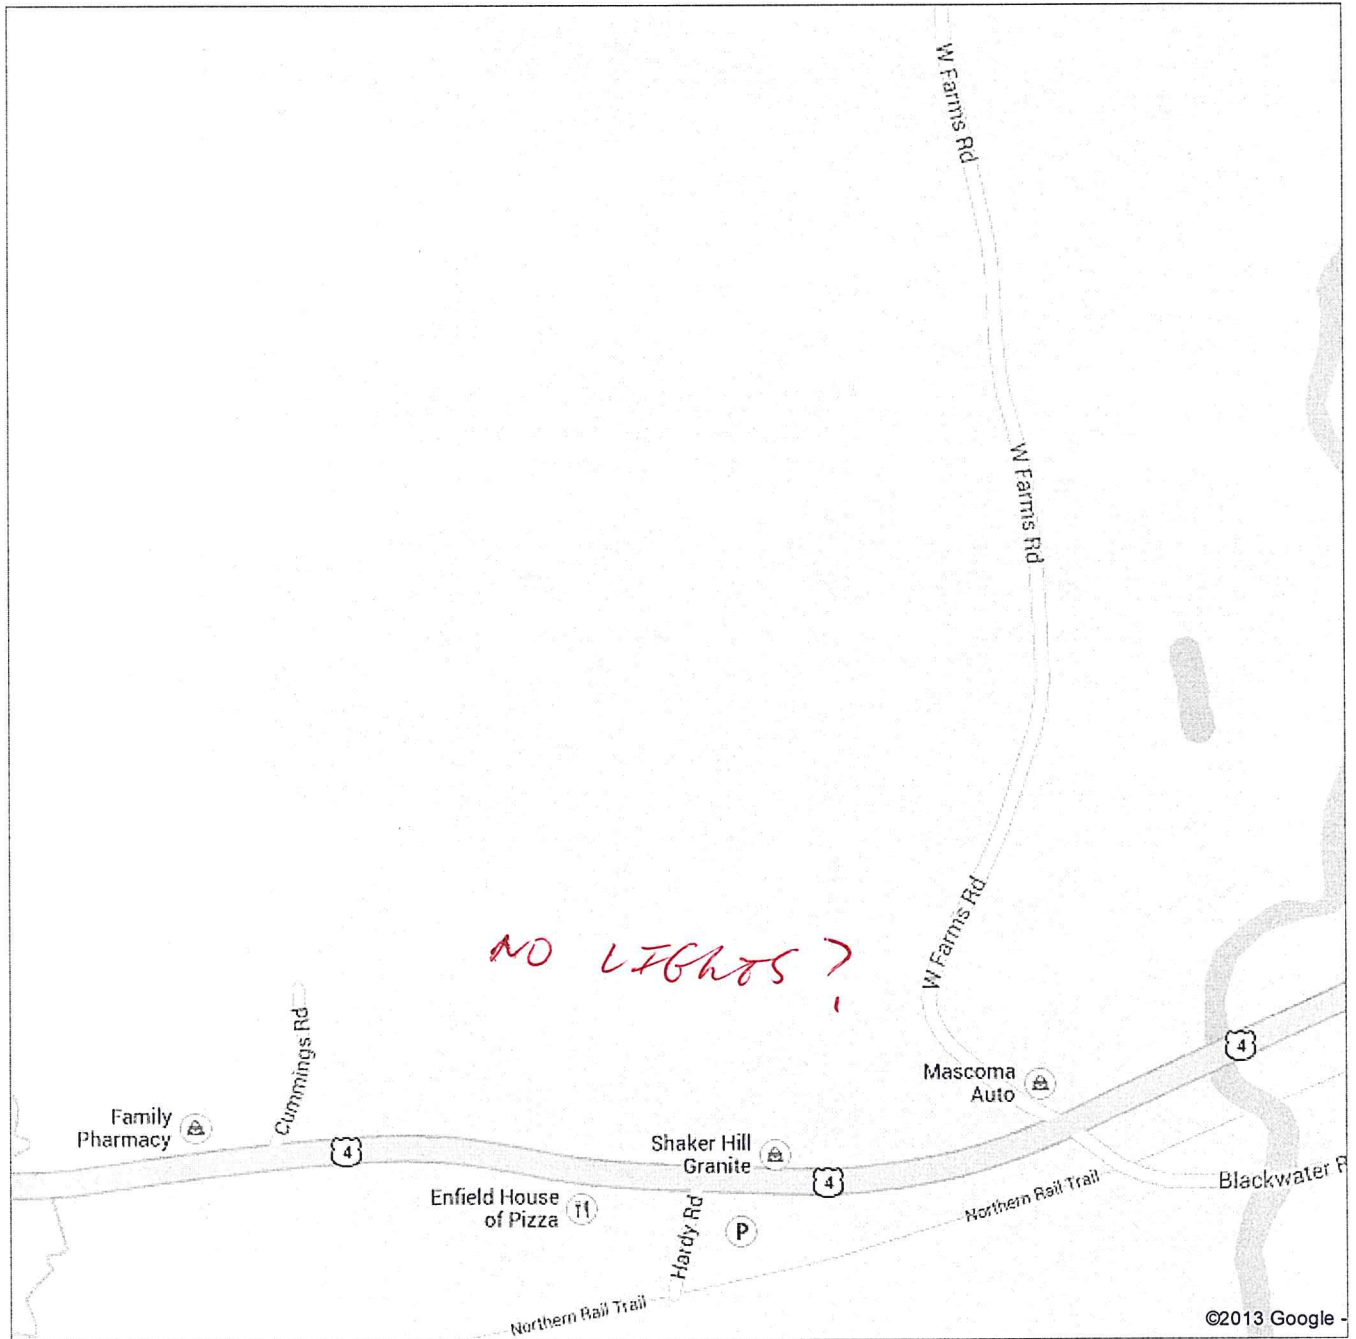

Streetlights, Enfield, NH

Pins represent the locations of the current streetlights. You need to click on 'Next' (2) at the bottom to see the rest of the lights on RT4A.

Spreadsheet of data: <https://spreadsheets.google.com/ccc?key=0AvOXTWqGDIDecHU5VmdFNEtRem1aQ0M1cUVuRU4TIE&hl=en>

Public · 596 views
Created on Aug 26, 2009 · By KimQ · Updated yesterday

Blacksmith Alley

High st