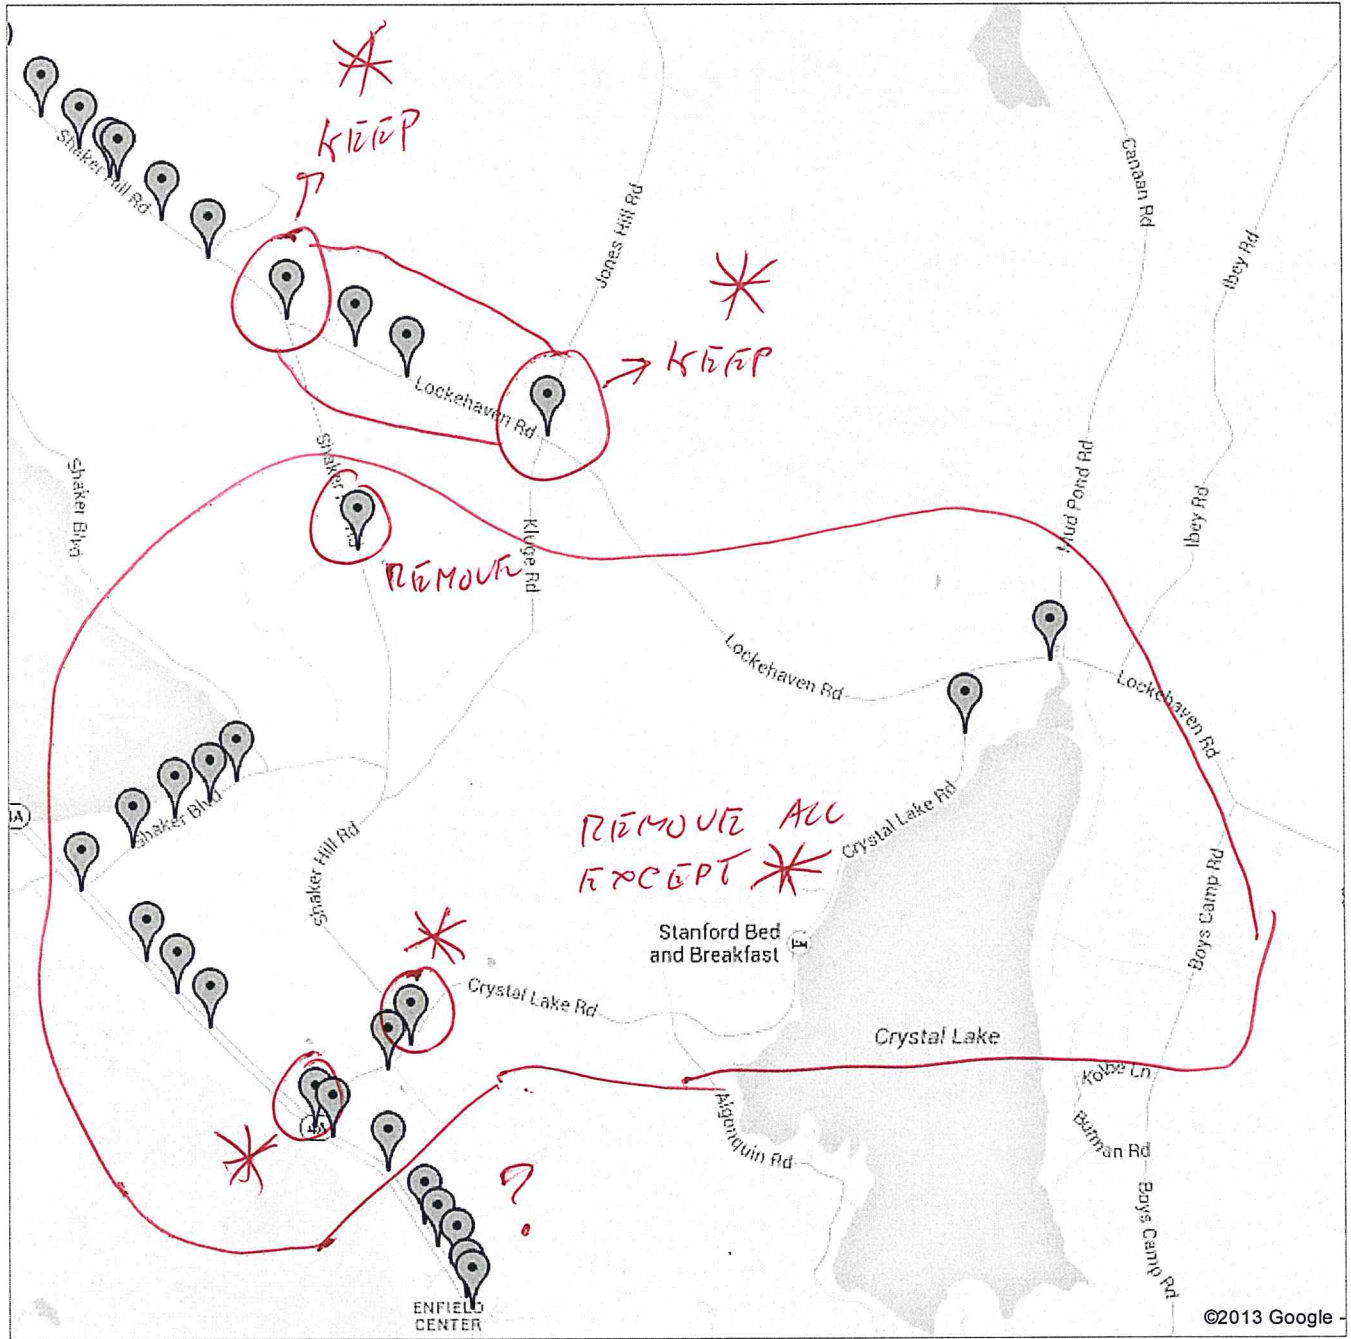

Streetlights, Enfield, NH

Pins represent the locations of the current streetlights. You need to click on 'Next' (2) at the bottom to see the rest of the lights on RT4A.

Spreadsheet of data: <https://spreadsheets.google.com/ccc?key=0AvOXTWqGDIDechU5VmdFNEtRem1aQ0M1cUVuRU54TIE&hl=en>

Public · 596 views
Created on Aug 26, 2009 · By KimQ · Updated 12 minutes ago

Blacksmith Alley

High st