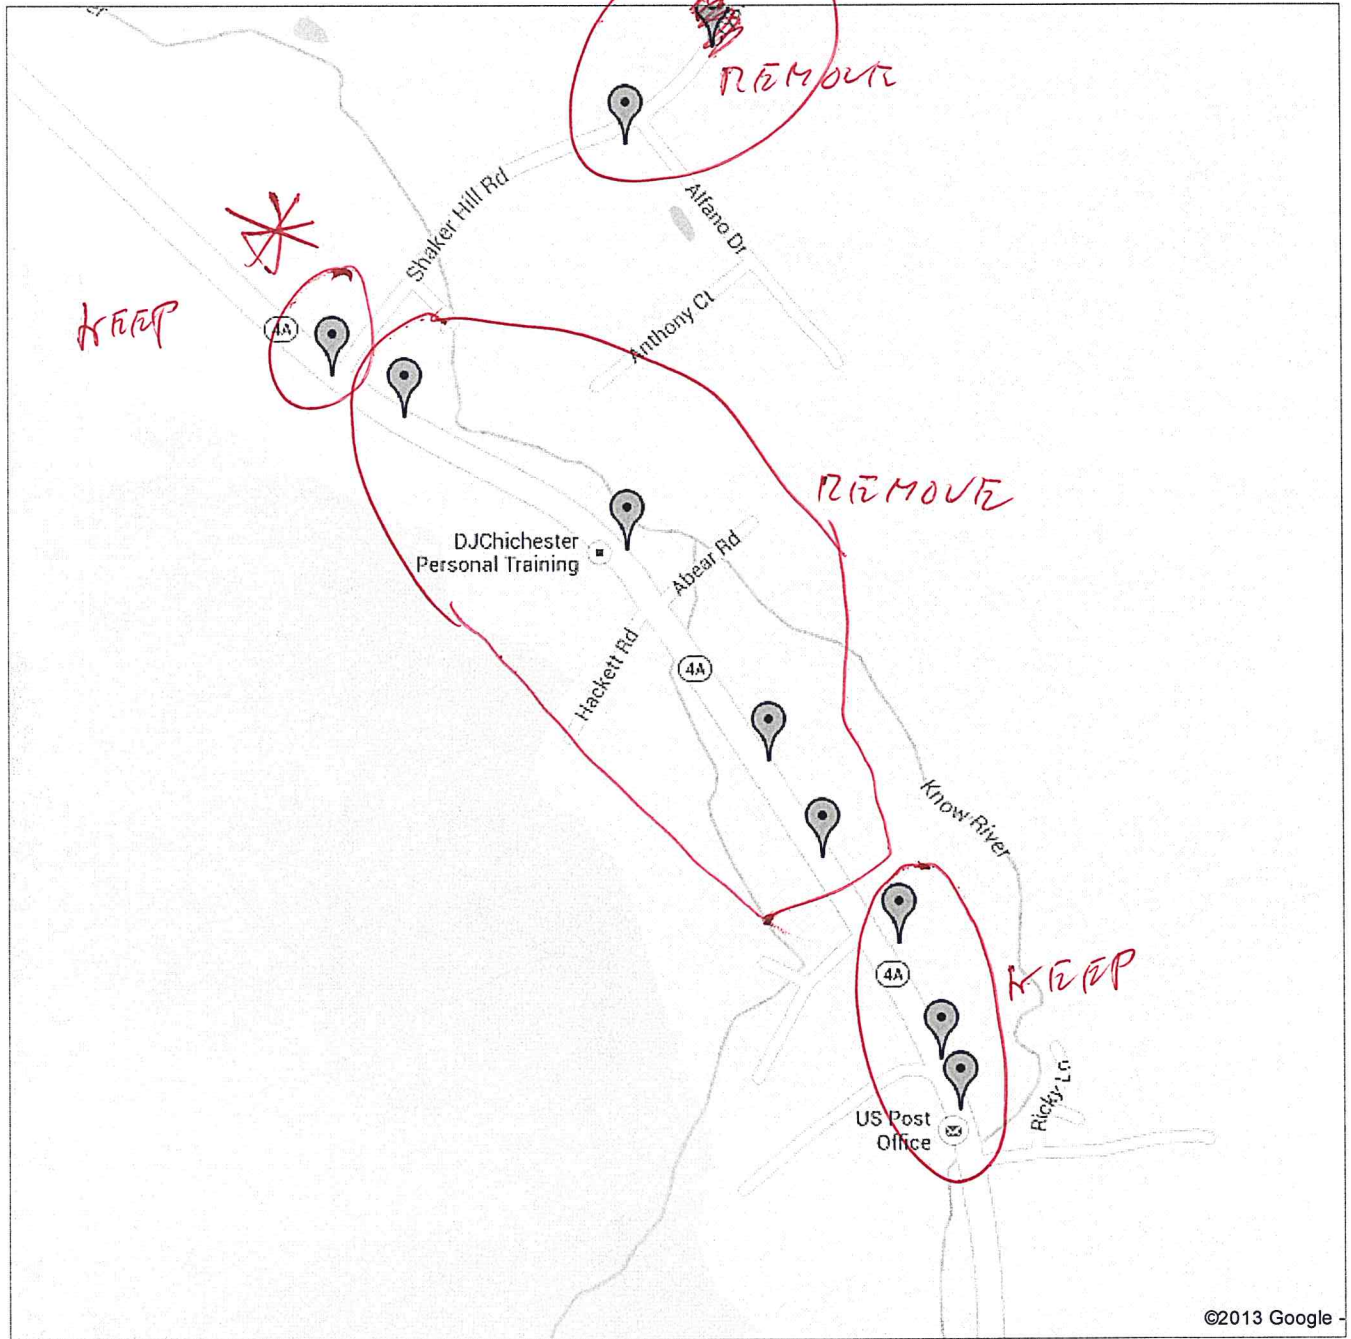

DESIGNATED SREETLIGHT AREAS

Core Village Area:

Use the Enfield Historical District Area has a reference guide for core Downtown Village Area.

Draw the line at the following places:

- Main St. / Oak Grove St.
- Rt. 4 / Oak Grove St. / Flanders St.
- Mable St. / May St.
- Rt. 4 / Baltic St. at Mickeys' Restaurant
- Shaker Hill Rd. / Mill St.
- Livingstone Lodge Rd. / Lake St.

Enfield Center Village Area:

- Use the locating of the 30 MPH speed limit signs

Location of Major Intersections:

- Maple St. / May St.
- Phillsbury St. / Shedd St.
- Shaker Hill Rd. / Livingstone Lodge Rd. (southeast end)
- Shaker Hill Rd. / Crystal Lake Rd.
- Shaker Hill Rd. / Lockehaven Rd.
- Lockehaven Rd. / Kluge Rd.
- Methodist Hill Rd. / Methodist Hill Rd. / William Gage Rd.
- Rt. 4A / Shaker Hill Rd.
- Rt. 4A / Main St.

High st

20

Google

Streetlights, Enfield, NH

Pins represent the locations of the current streetlights. You need to click on 'Next' (2) at the bottom to see the rest of the lights on RT4A.

Spreadsheet of data: <https://spreadsheets.google.com/ccc?key=0AvOXTWqGDIDechU5VmdFNEtRem1aQ0M1cUVuRU4s4TIE&hl=en>