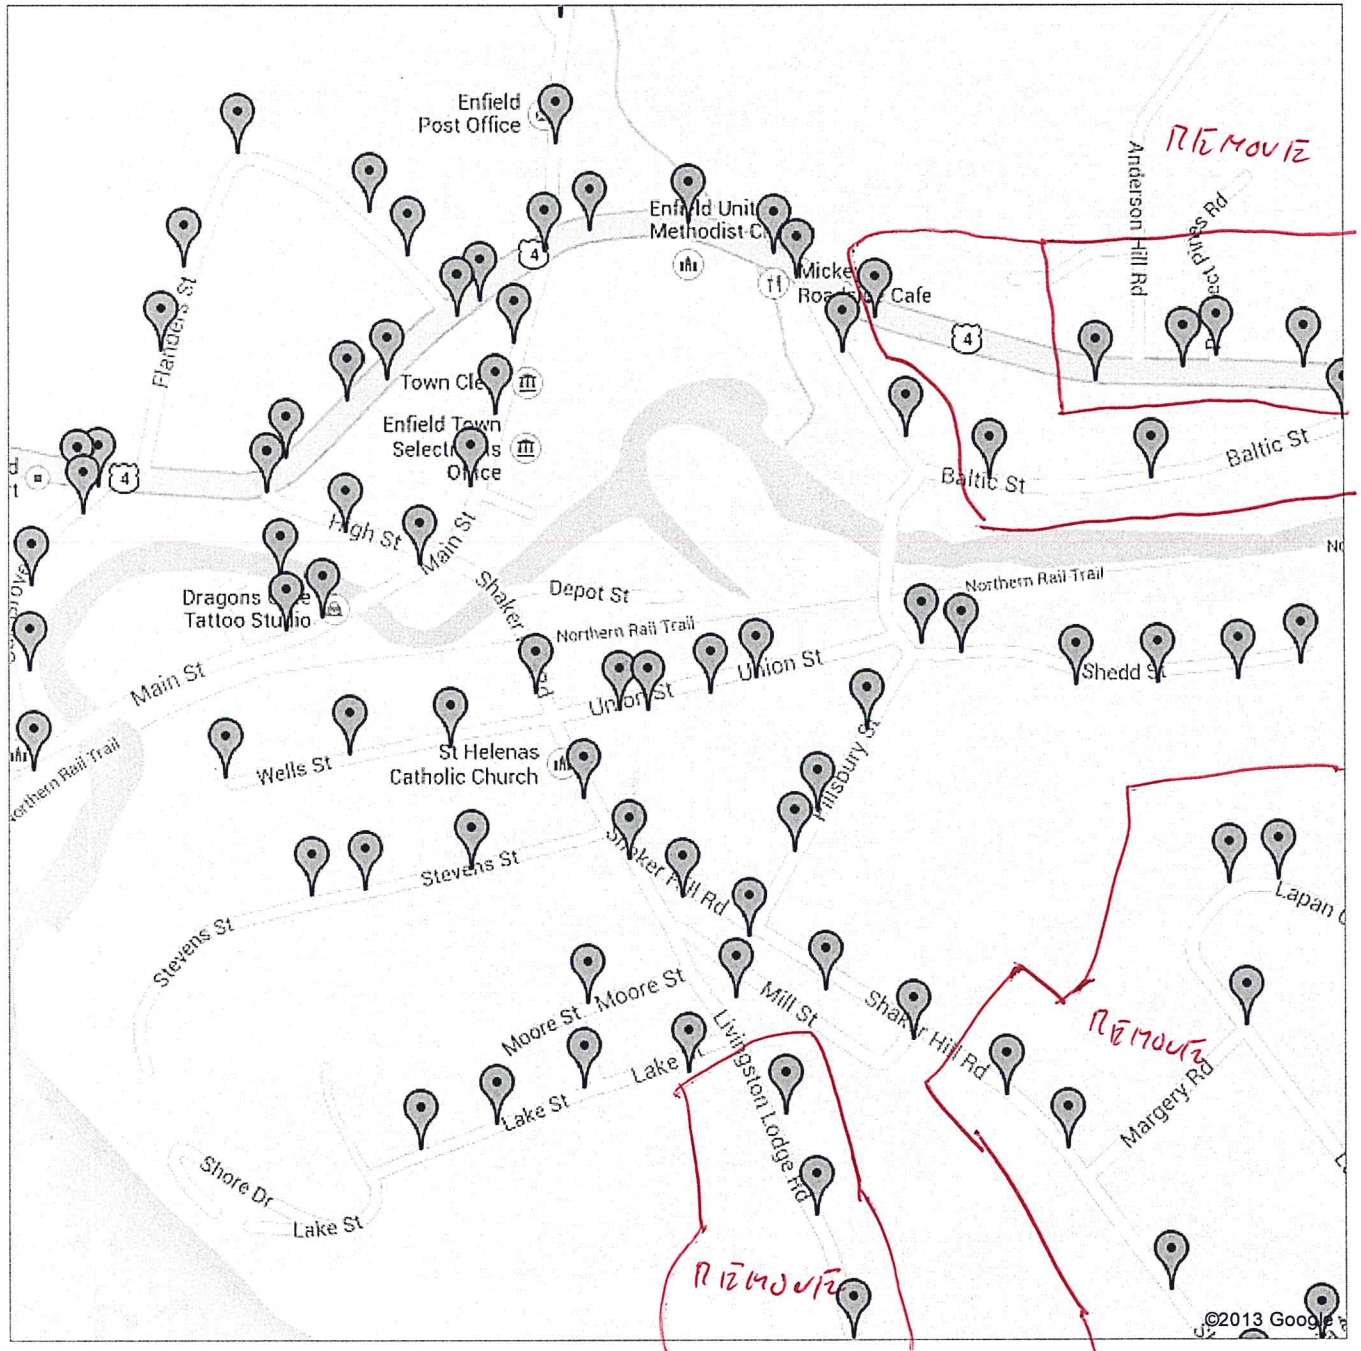

High st

4

Google

Streetlights, Enfield, NH

Pins represent the locations of the current streetlights. You need to click on 'Next' (2) at the bottom to see the rest of the lights on RT4A.

Spreadsheet of data: <https://spreadsheets.google.com/ccc?key=0AvOXTWqGDIDecHU5VmdFNEtRem1aQ0M1cUVuRU4TIE&hl=en>

High st

Streetlights, Enfield, NH

Pins represent the locations of the current streetlights. You need to click on 'Next' (2) at the bottom to see the rest of the lights on RT4A.

Spreadsheet of data: <https://spreadsheets.google.com/ccc?key=0AvOXTWqGDIDeCHU5VmdFNtRem1aQ0M1cUVuRU4TIE&hl=en>

Public · 596 views
Created on Aug 26, 2009 · By KimQ · Updated 18 minutes ago

Blacksmith Alley

High st

Streetlights, Enfield, NH

Pins represent the locations of the current streetlights. You need to click on 'Next' (2) at the bottom to see the rest of the lights on RT4A.

High st

Streetlights, Enfield, NH

Pins represent the locations of the current streetlights. You need to click on 'Next' (2) at the bottom to see the rest of the lights on RT4A.

Spreadsheet of data: <https://spreadsheets.google.com/ccc?key=0AvOXTWqGDIDeCHU5VmdFNEtRem1aQ0M1cUVuRU44TIE&hl=en>