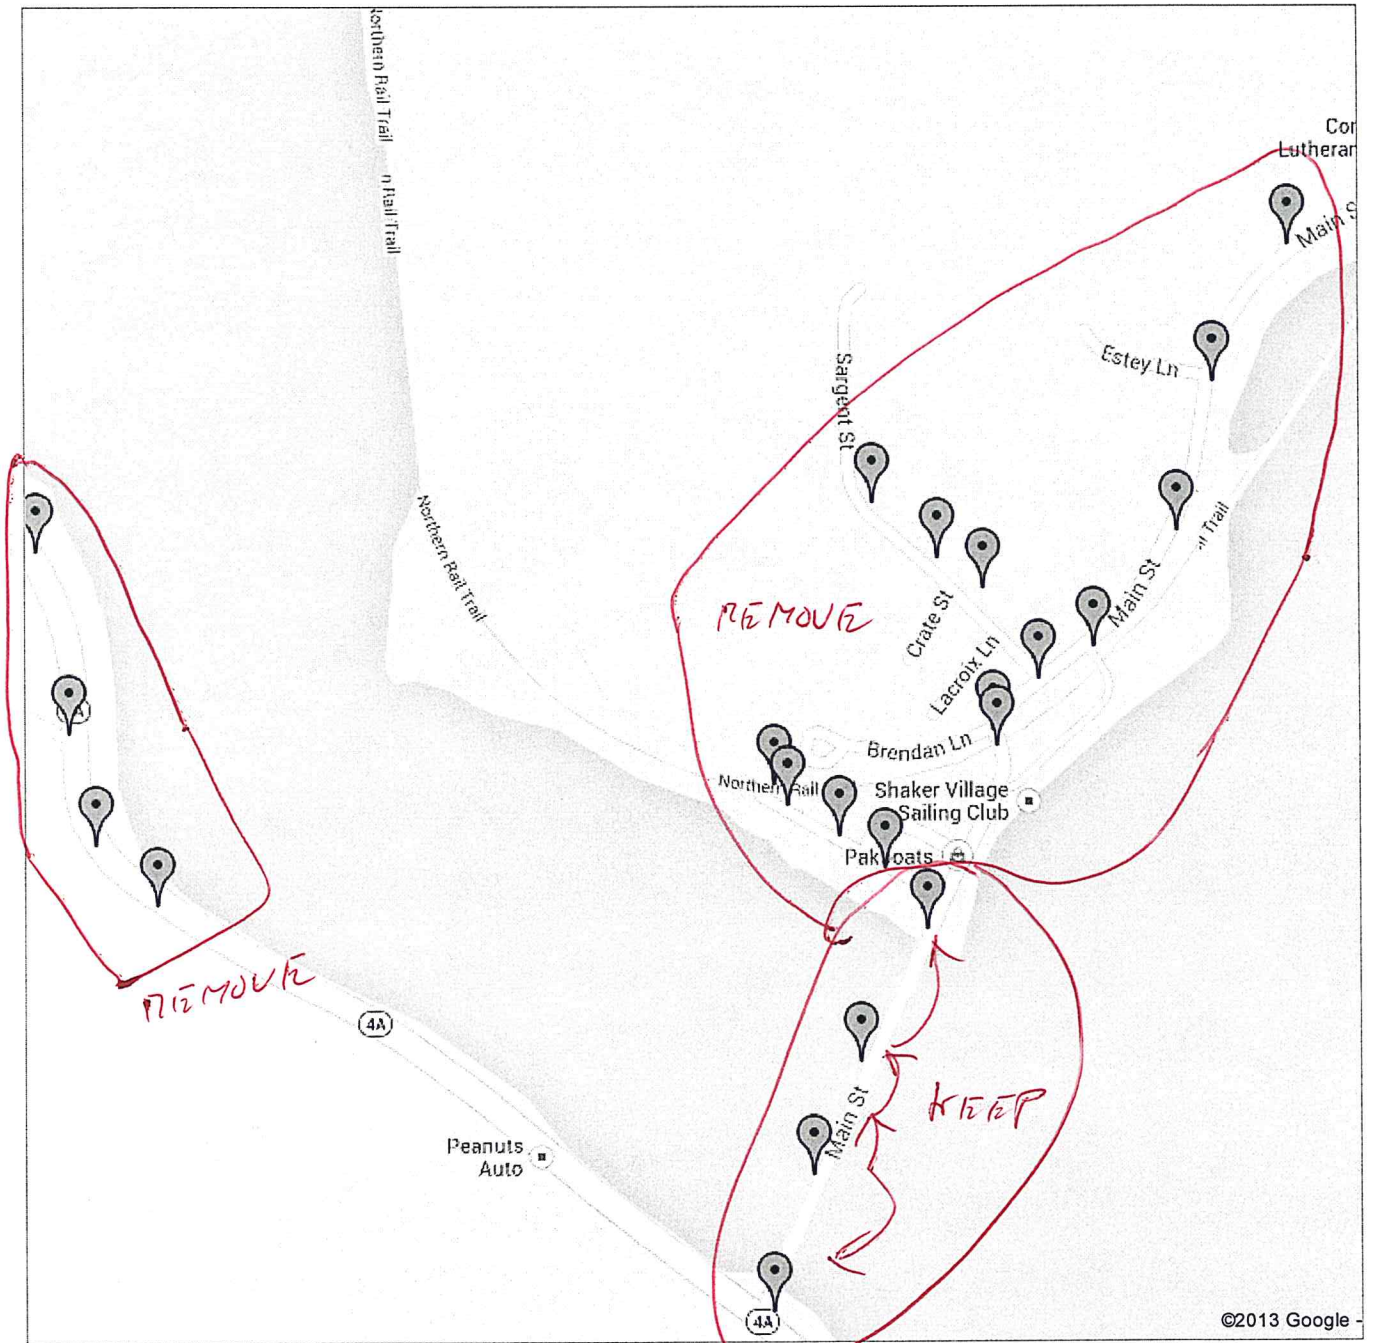

Streetlights, Enfield, NH

Pins represent the locations of the current streetlights. You need to click on 'Next' (2) at the bottom to see the rest of the lights on RT4A.

Spreadsheet of data: <https://spreadsheets.google.com/ccc?key=0AvOXTWqGDIDechU5VmdFNEtRem1aQ0M1cUVuRUs4TIE&hl=en>

Public · 596 views
Created on Aug 26, 2009 · By KimQ · Updated yesterday

Blacksmith Alley

High st