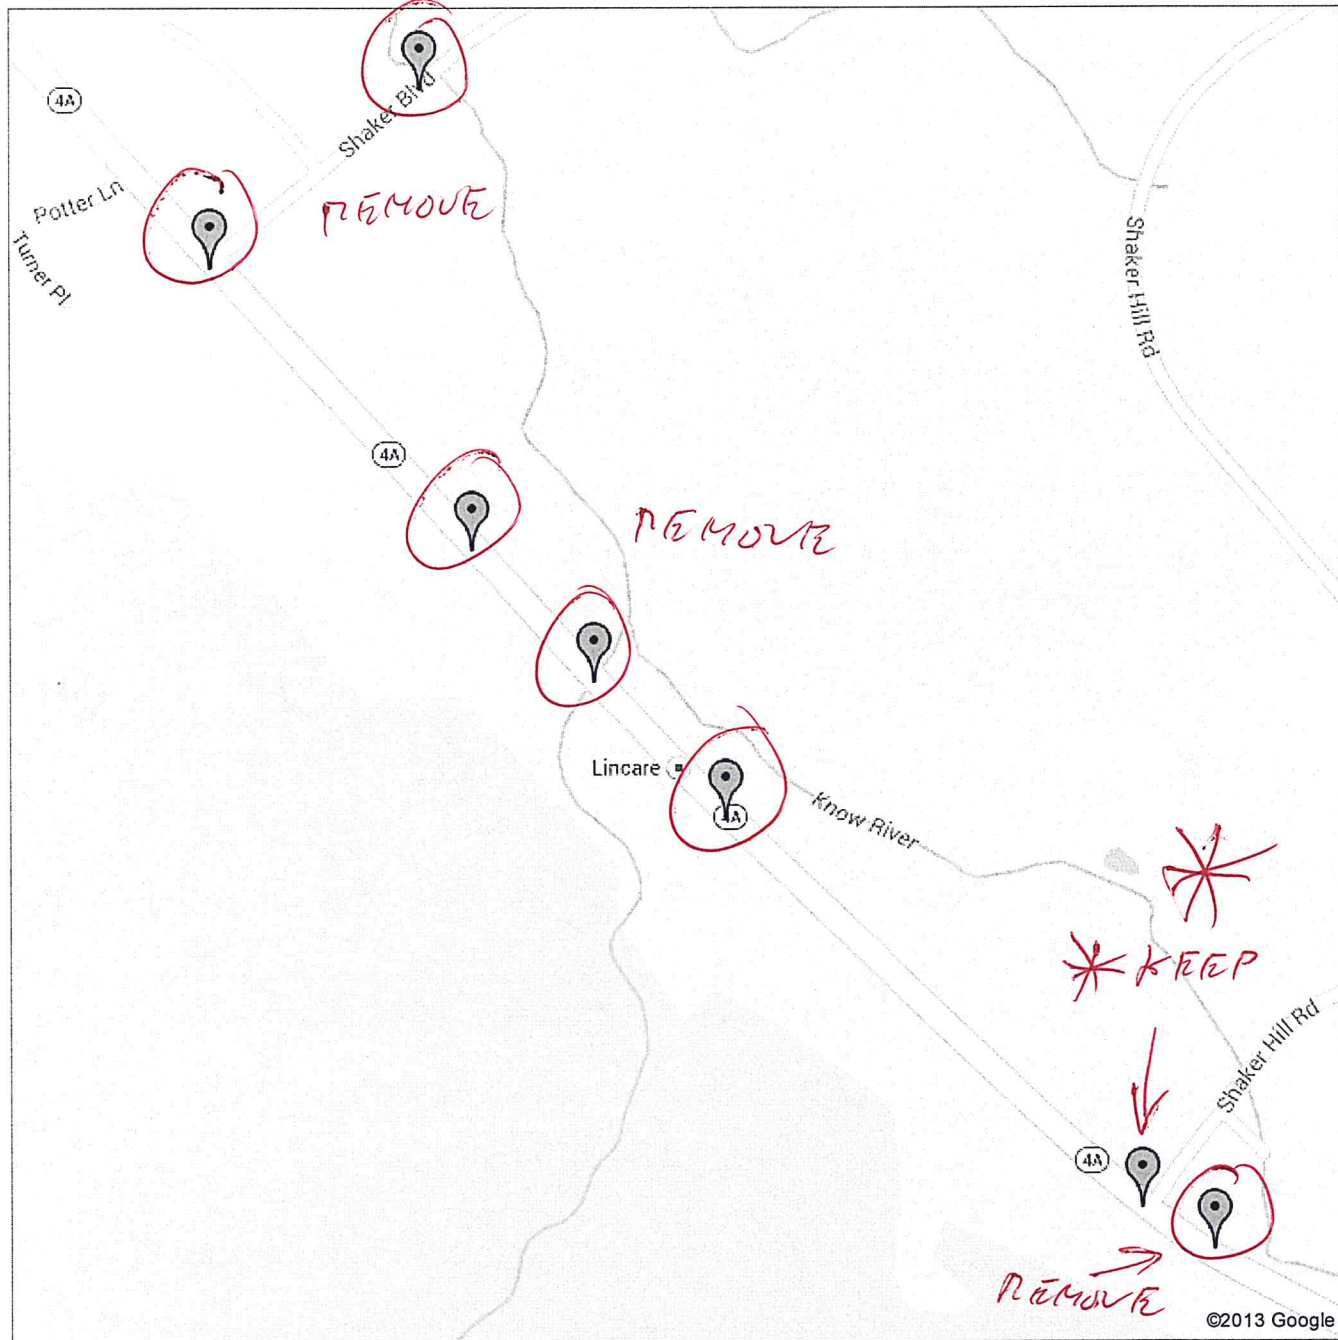

Streetlights, Enfield, NH

Pins represent the locations of the current streetlights. You need to click on 'Next' (2) at the bottom to see the rest of the lights on RT4A.

Spreadsheet of data: <https://spreadsheets.google.com/ccc?key=0AvOXTWqGDIDechU5VmdFNEtRem1aQ0M1cUVuRUs4TIE&hl=en>

Public · 596 views
Created on Aug 26, 2009 · By KimQ · Updated 4 minutes ago

Blacksmith Alley

High st