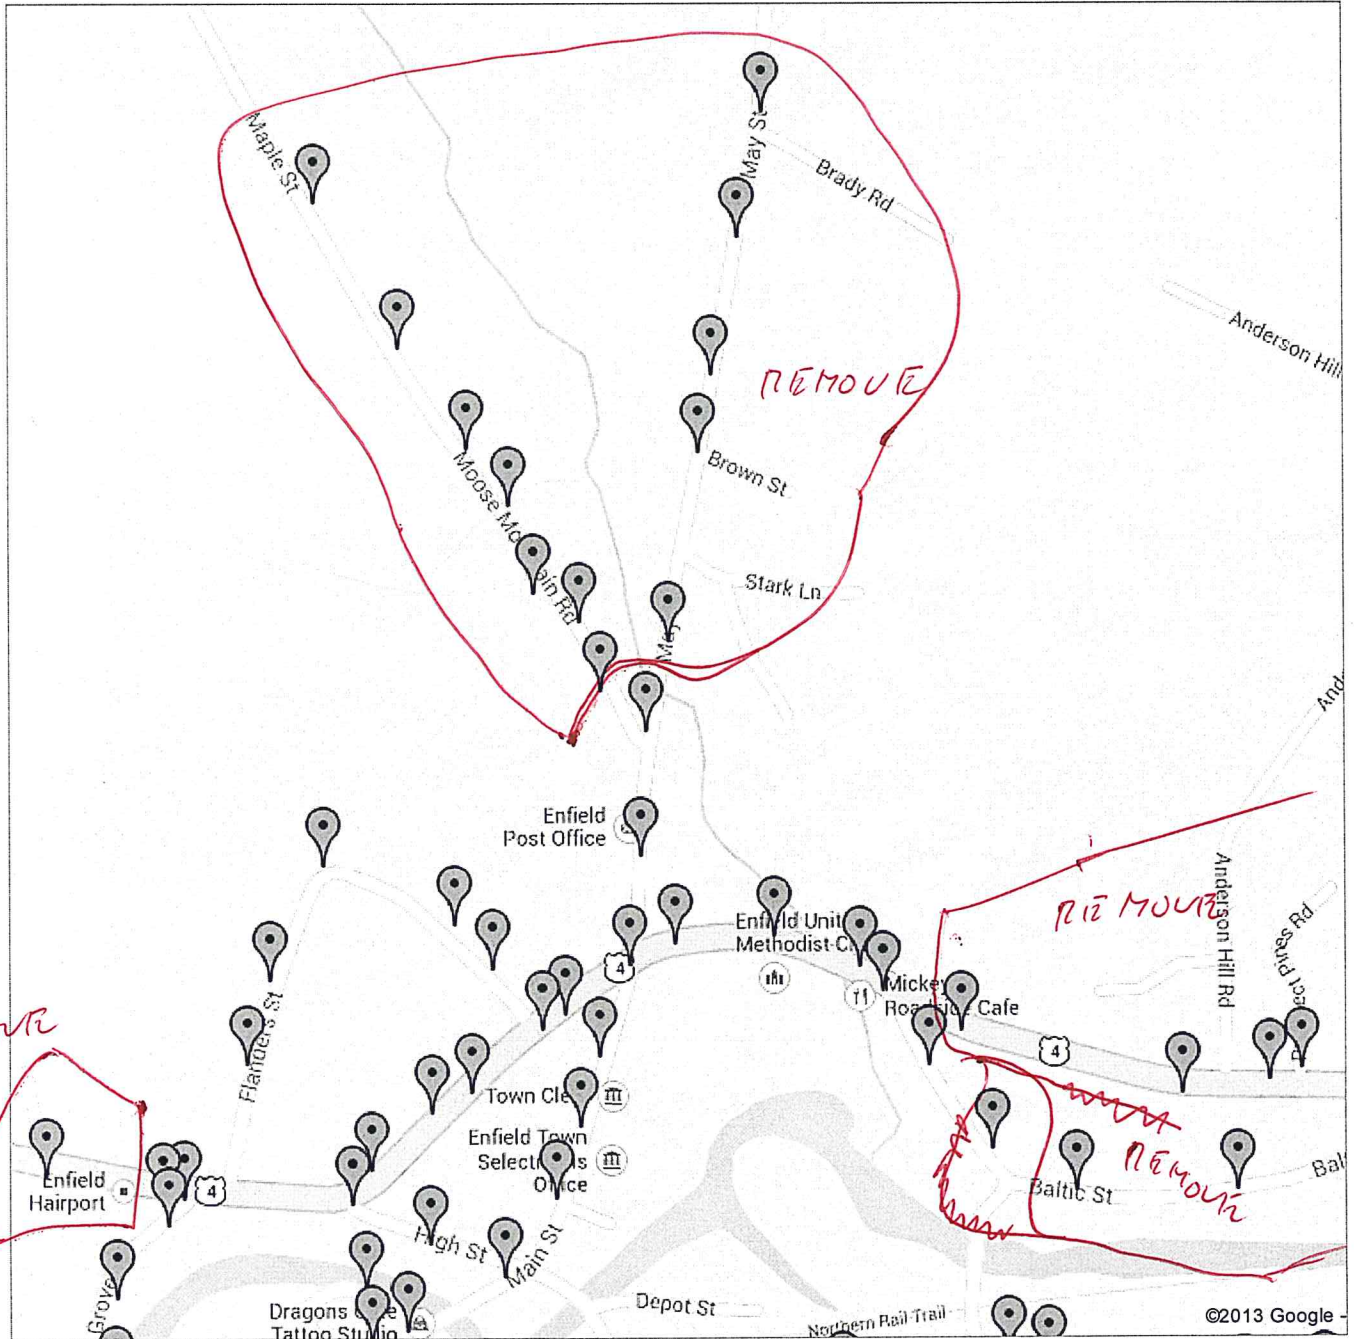

Streetlights, Enfield, NH

Pins represent the locations of the current streetlights. You need to click on 'Next' (2) at the bottom to see the rest of the lights on RT4A.

Spreadsheet of data: <https://spreadsheets.google.com/ccc?key=0AvOXTWqGDIDecHU5VmdFNEtRem1aQ0M1cUVuRUs4TIE&hl=en>

High st

4

Google

Streetlights, Enfield, NH

Pins represent the locations of the current streetlights. You need to click on 'Next' (2) at the bottom to see the rest of the lights on RT4A.

Spreadsheet of data: <https://spreadsheets.google.com/ccc?key=0AvOXTWqGDIDecHU5VmdFNEtRem1aQ0M1cUVuRU4TIE&hl=en>

Public · 596 views
Created on Aug 26, 2009 · By KimQ · Updated 23 minutes ago

Blacksmith Alley

High st

Streetlights, Enfield, NH

Pins represent the locations of the current streetlights. You need to click on 'Next' (2) at the bottom to see the rest of the lights on RT4A.