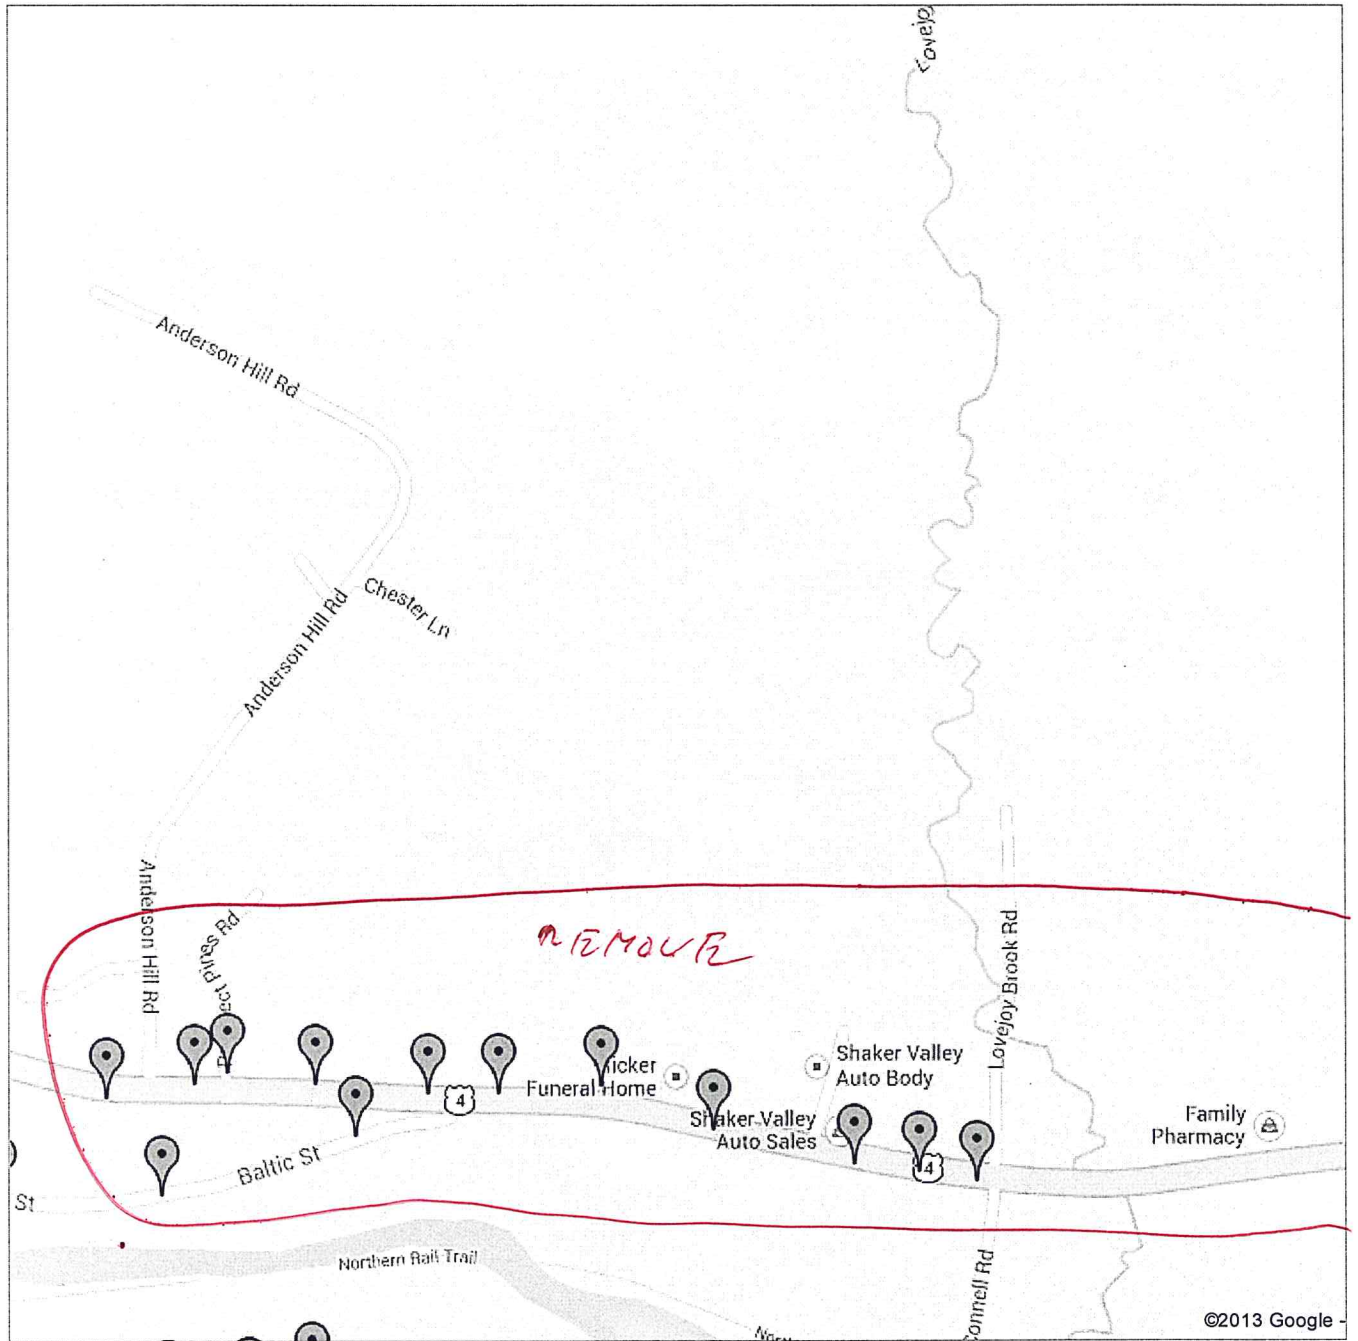

Streetlights, Enfield, NH

Pins represent the locations of the current streetlights. You need to click on 'Next' (2) at the bottom to see the rest of the lights on RT4A.

Spreadsheet of data: <https://spreadsheets.google.com/ccc?key=0AvOXTWqGDIDeCHU5VmdFNEtRem1aQ0M1cUVuRU44TIE&hl=en>

Public · 596 views
Created on Aug 26, 2009 · By KimQ · Updated yesterday

Blacksmith Alley

High st