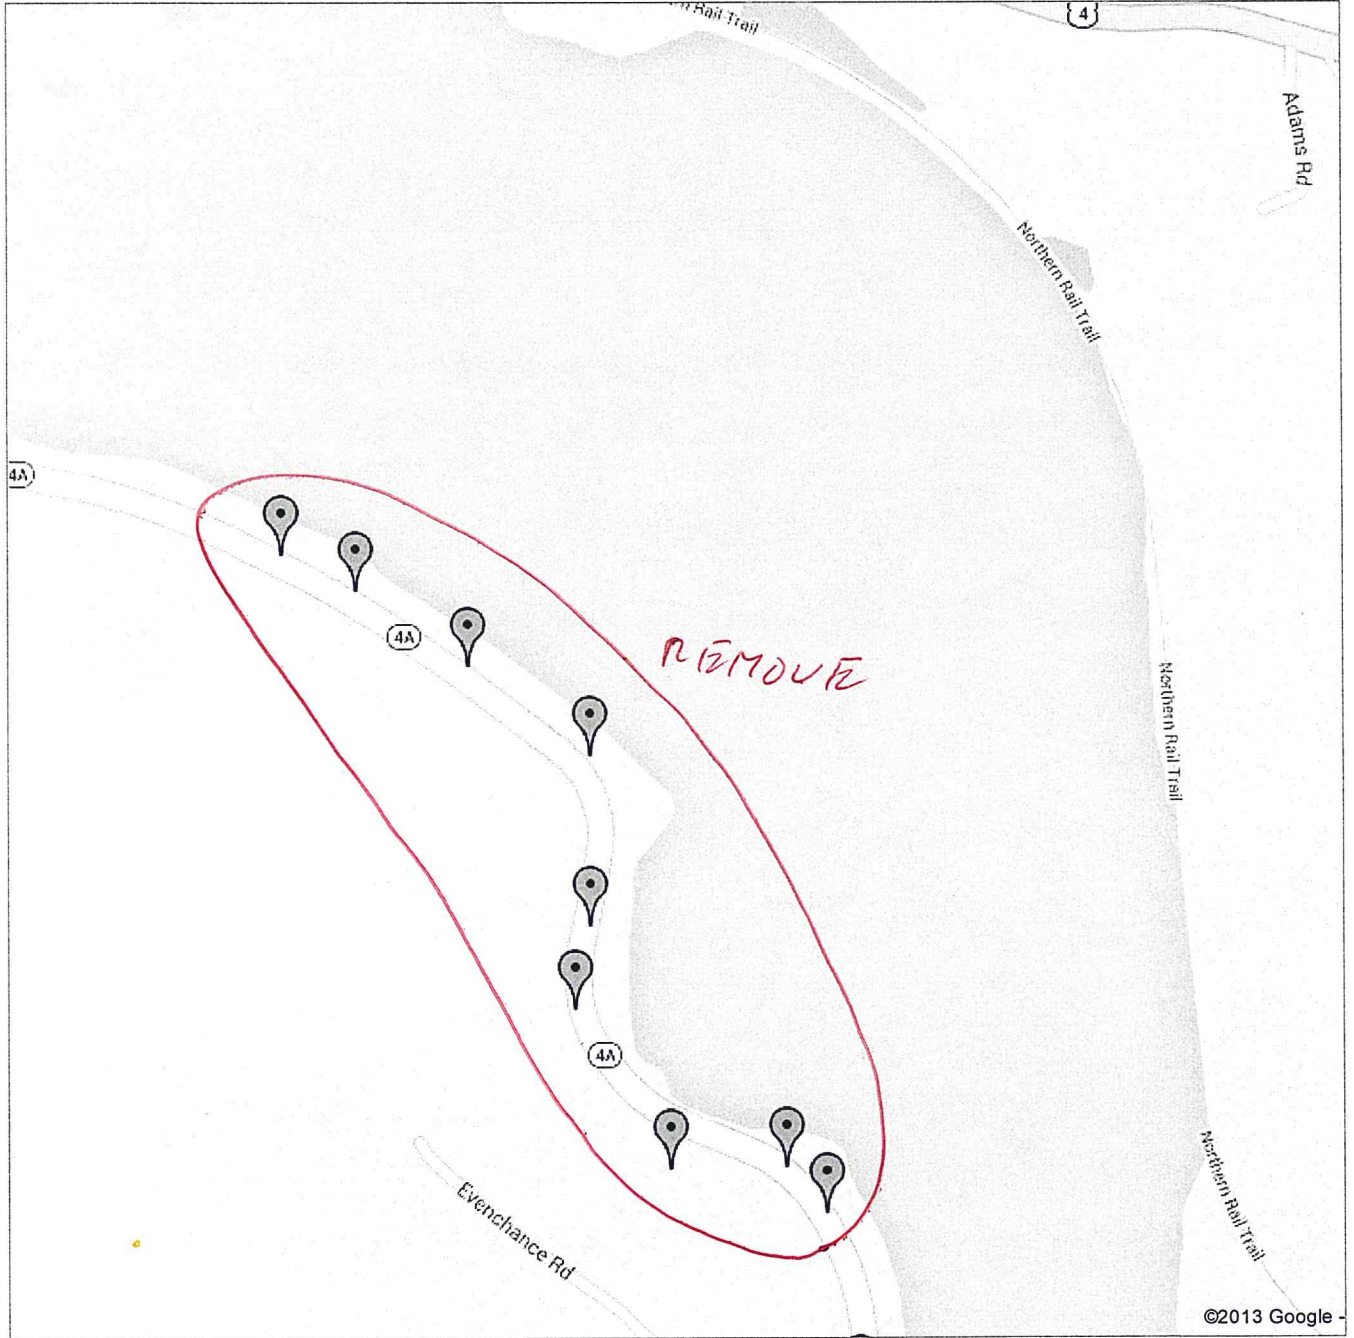

15

Streetlights, Enfield, NH

Pins represent the locations of the current streetlights. You need to click on 'Next' (2) at the bottom to see the rest of the lights on RT4A.

Spreadsheet of data: <https://spreadsheets.google.com/ccc?key=0AvOXTWqGDIDechU5VmdFNEtRem1aQ0M1cUVuRuS4TIE&hl=en>

Public · 596 views
Created on Aug 26, 2009 · By KimQ · Updated yesterday

Blacksmith Alley

High st