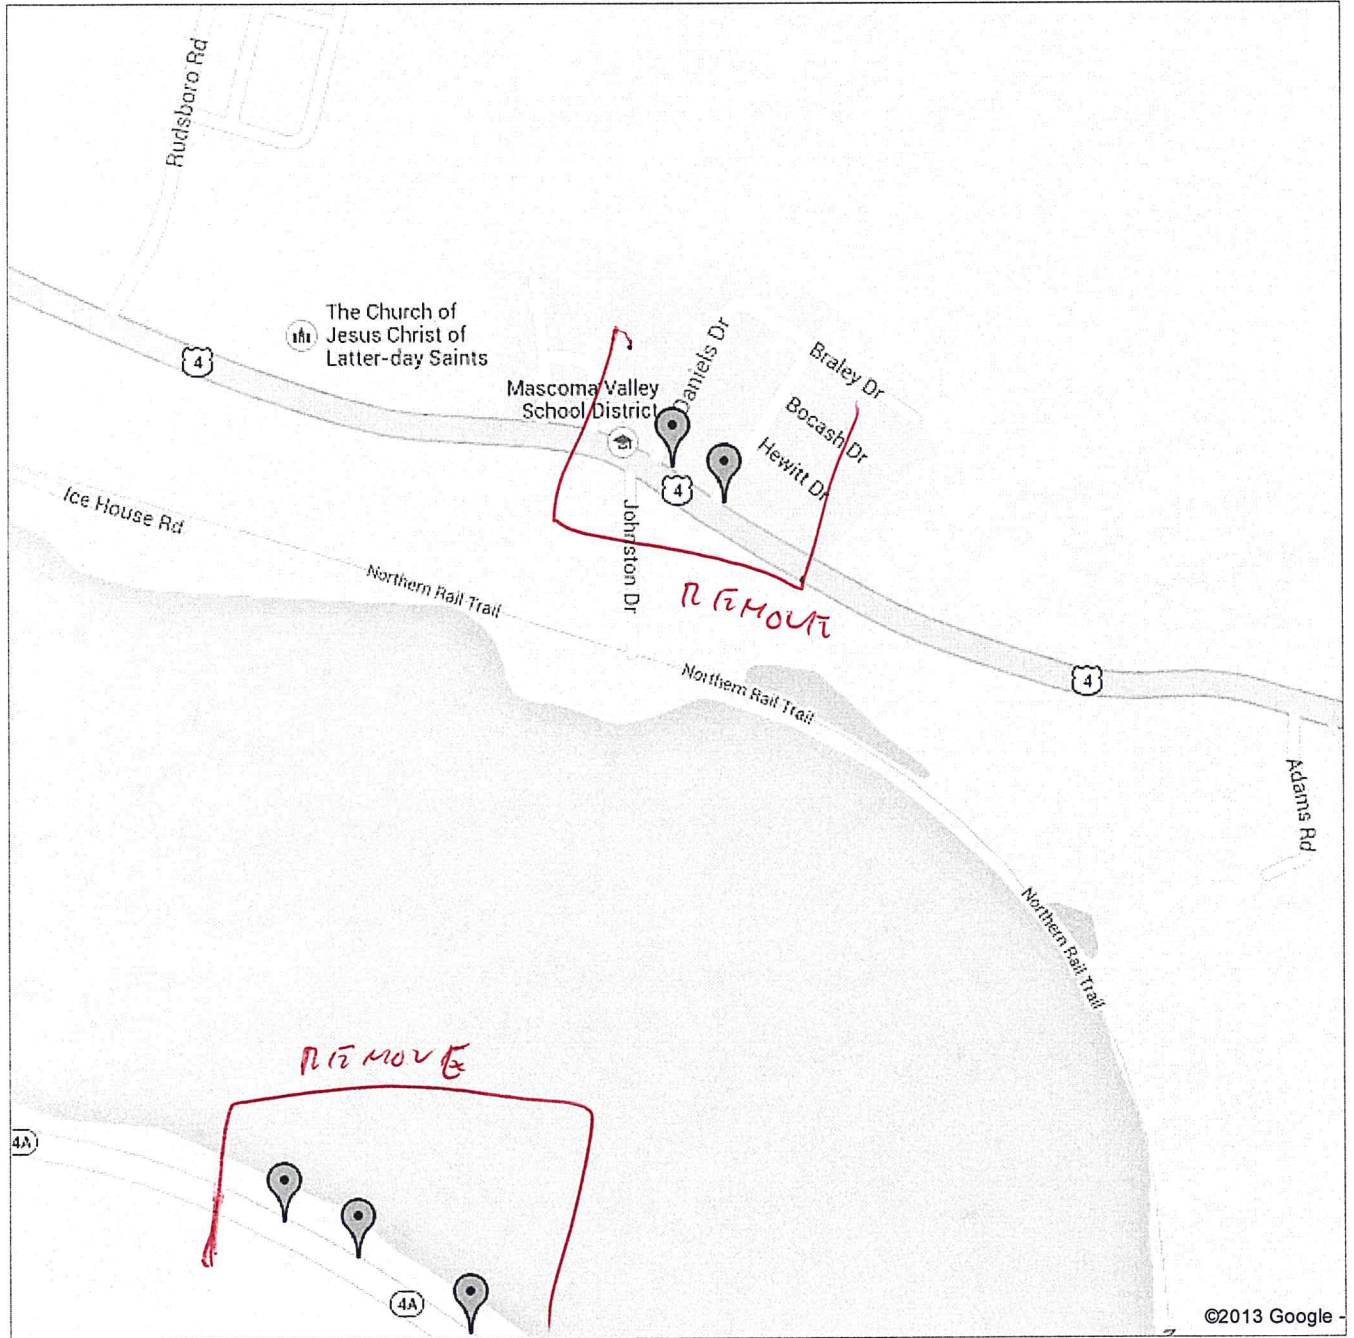

DESIGNATED SREETLIGHT AREAS

Core Village Area:

Use the Enfield Historical District Area has a reference guide for core Downtown Village Area.

Draw the line at the following places:

- Main St. / Oak Grove St.
- Rt. 4 / Oak Grove St. / Flanders St.
- Mable St. / May St.
- Rt. 4 / Baltic St. at Mickeys' Restaurant
- Shaker Hill Rd. / Mill St.
- Livingstone Lodge Rd. / Lake St.

Enfield Center Village Area:

- Use the locating of the 30 MPH speed limit signs

Location of Major Intersections:

- Maple St. / May St.
- Phillsbury St. / Shedd St.
- Shaker Hill Rd. / Livingstone Lodge Rd. (southeast end)
- Shaker Hill Rd. / Crystal Lake Rd.
- Shaker Hill Rd. / Lockehaven Rd.
- Lockehaven Rd. / Kluge Rd.
- Methodist Hill Rd. / Methodist Hill Rd. / William Gage Rd.
- Rt. 4A / Shaker Hill Rd.
- Rt. 4A / Main St.

Streetlights, Enfield, NH

Pins represent the locations of the current streetlights. You need to click on 'Next' (2) at the bottom to see the rest of the lights on RT4A.

Spreadsheet of data: <https://spreadsheets.google.com/ccc?key=0AvOXTWqGDIDecHU5VmdFNEtRem1aQ0M1cUVuRUs4TIE&hl=en>