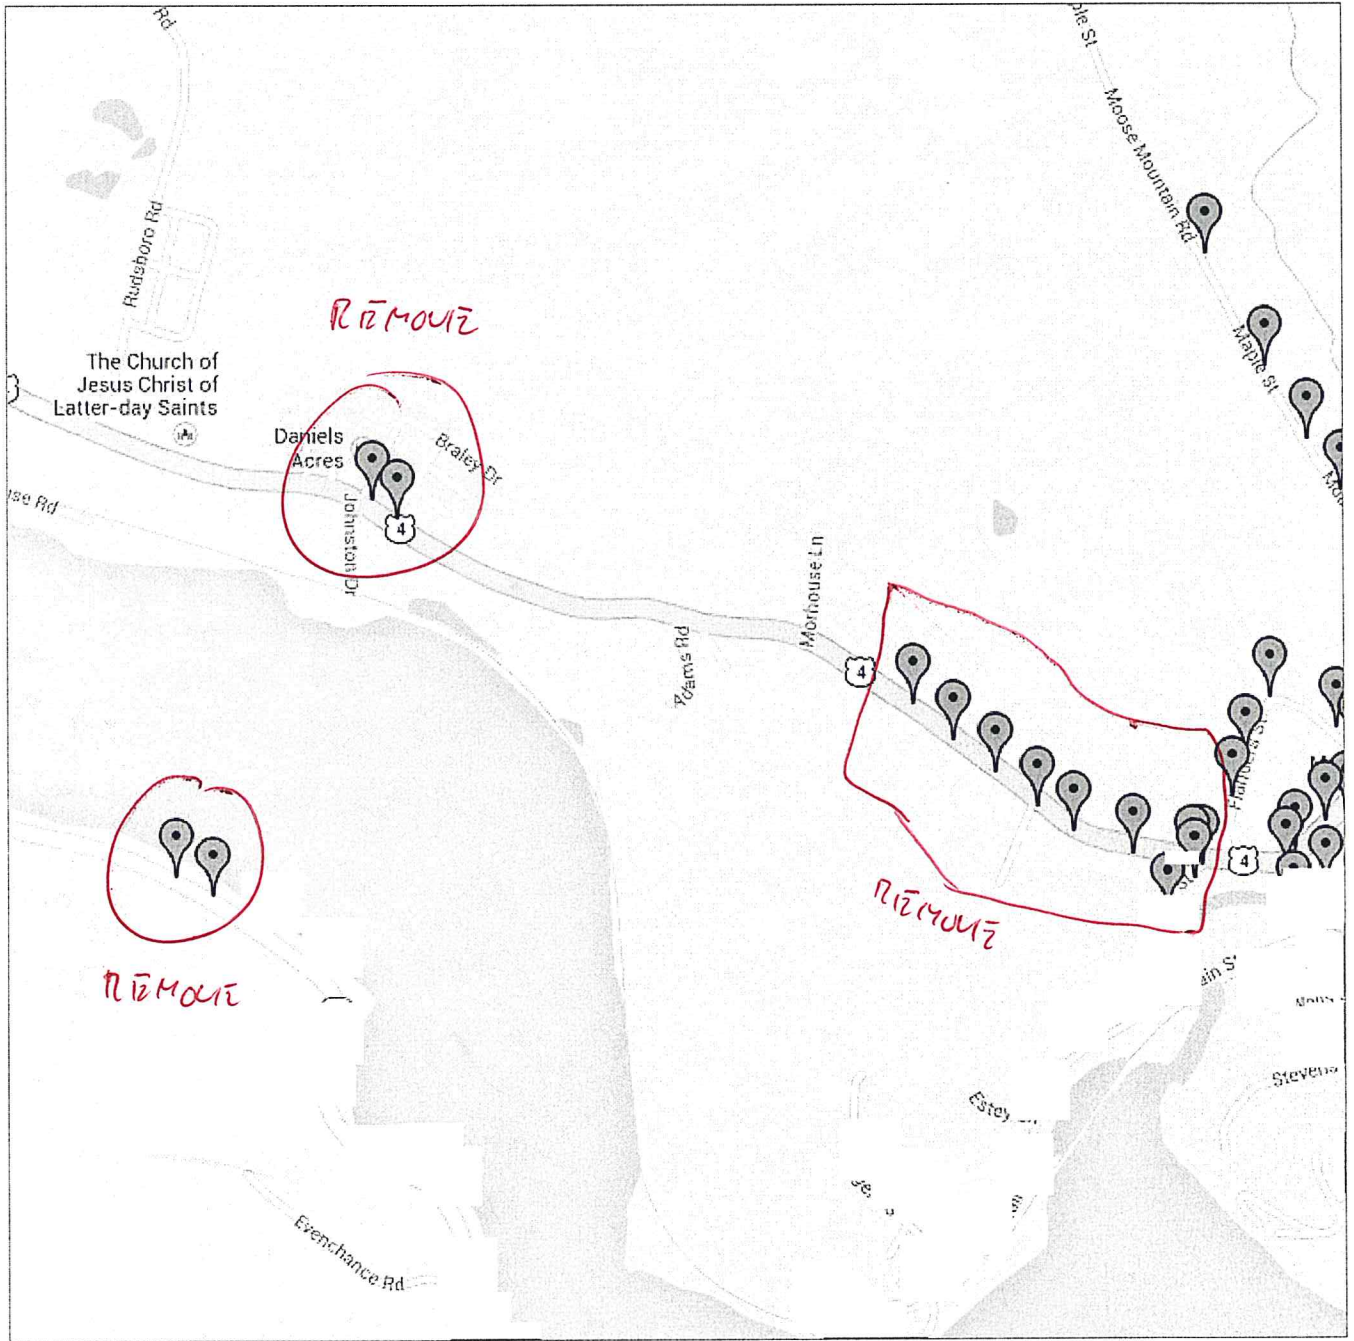

Enfield Center Village Area:

- Use the locating of the 30 MPH speed limit signs

Location of Major Intersections:

- Maple St. / May St.
- Phillsbury St. / Shedd St.
- Shaker Hill Rd. / Livingstone Lodge Rd. (southeast end)
- Shaker Hill Rd. / Crystal Lake Rd.
- Shaker Hill Rd. / Lockehaven Rd.
- Lockehaven Rd. / Kluge Rd.
- Methodist Hill Rd. / Methodist Hill Rd. / William Gage Rd.
- Rt. 4A / Shaker Hill Rd.
- Rt. 4A / Main St.

Streetlights, Enfield, NH

Pins represent the locations of the current streetlights. You need to click on 'Next' (2) at the bottom to see the rest of the lights on RT4A.

Spreadsheet of data: <https://spreadsheets.google.com/ccc?key=0AvOXTWqGDIDecHU5VmdFNEtRem1aQ0M1cUVuRUs4TIE&hl=en>

Public · 596 views
Created on Aug 26, 2009 · By KimQ · Updated yesterday

Blacksmith Alley

High st

2

3

Streetlights, Enfield, NH

Pins represent the locations of the current streetlights. You need to click on 'Next' (2) at the bottom to see the rest of the lights on RT4A.