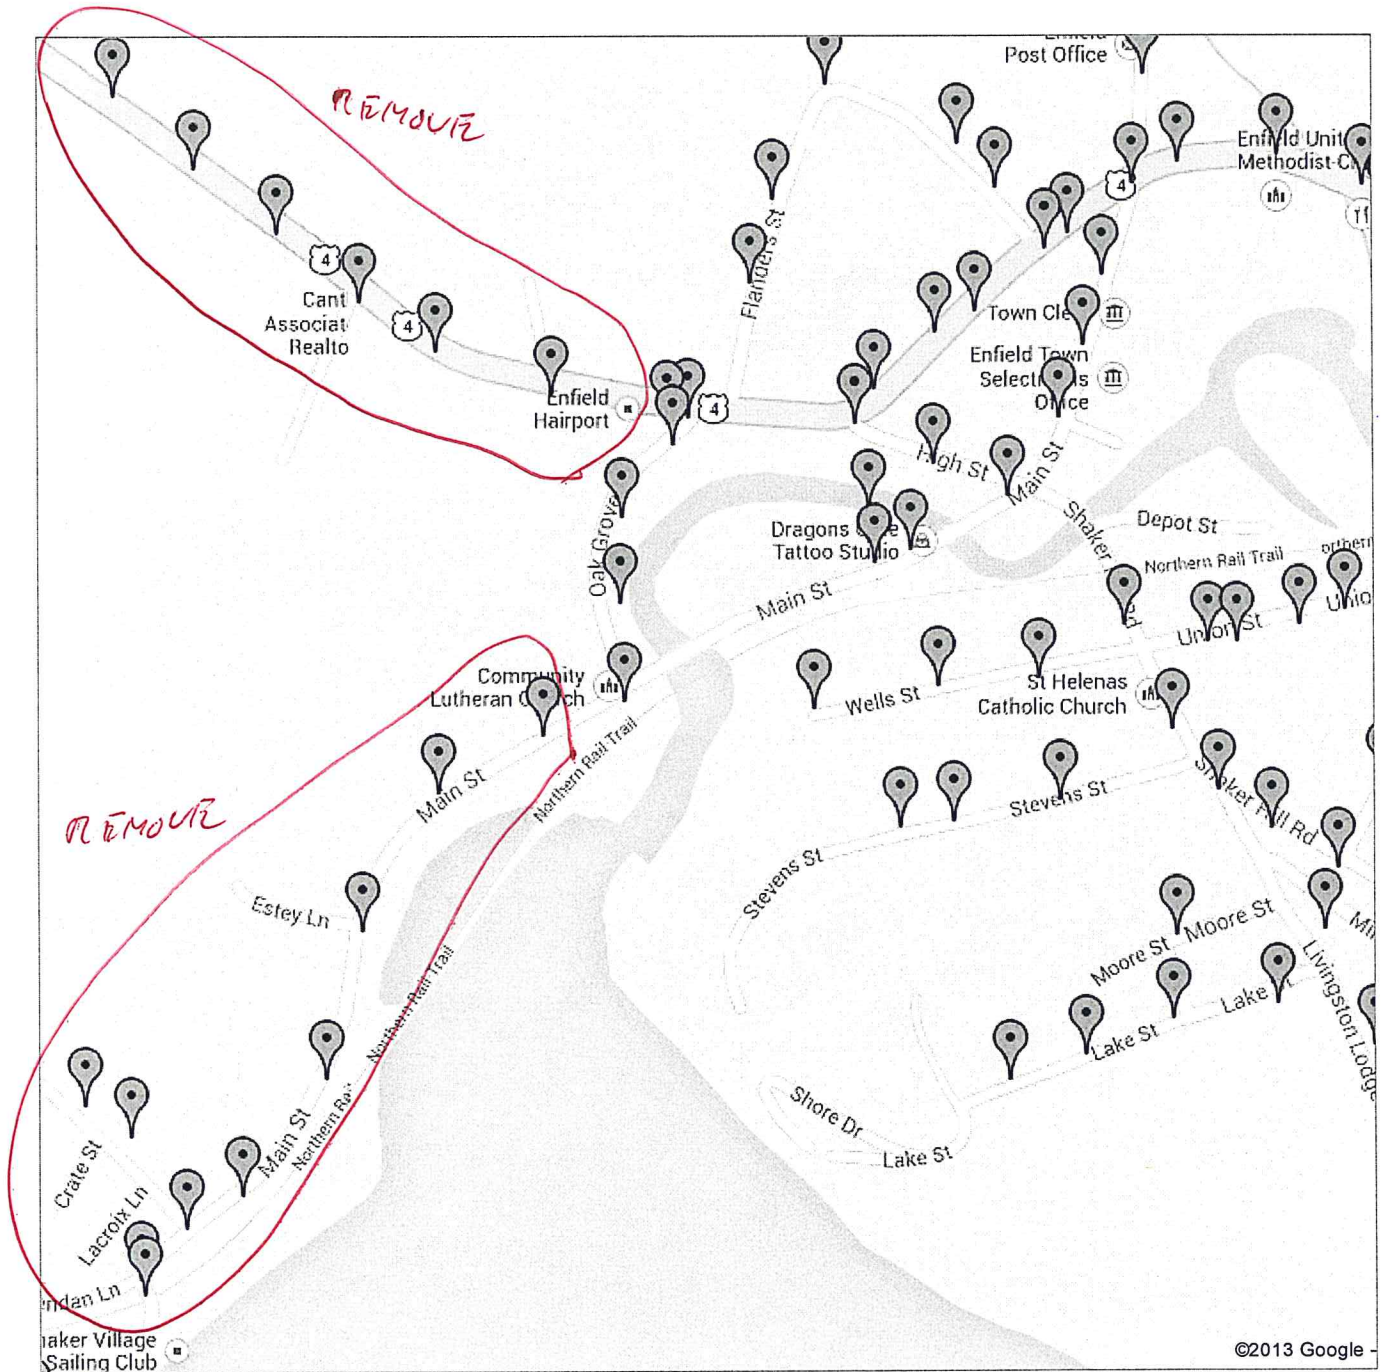

Streetlights, Enfield, NH

Pins represent the locations of the current streetlights. You need to click on 'Next' (2) at the bottom to see the rest of the lights on RT4A.

Spreadsheet of data: <https://spreadsheets.google.com/ccc?key=0AvOXTWqGDIDecHU5VmdFNEtRem1aQ0M1cUVuRUs4TIE&hl=en>

Public · 596 views
Created on Aug 26, 2009 · By KimQ · Updated yesterday

Blacksmith Alley

High st

2

3

Streetlights, Enfield, NH

Pins represent the locations of the current streetlights. You need to click on 'Next' (2) at the bottom to see the rest of the lights on RT4A.

Spreadsheet of data: <https://spreadsheets.google.com/ccc?key=0AvOXTWqGDIDecHU5VmdFNEtRem1aQ0M1cUVuRU4TIE&hl=en>

Public · 596 views
Created on Aug 26, 2009 · By KimQ · Updated yesterday

Blacksmith Alley

High st

4

Google

Streetlights, Enfield, NH

Pins represent the locations of the current streetlights. You need to click on 'Next' (2) at the bottom to see the rest of the lights on RT4A.

Spreadsheet of data: <https://spreadsheets.google.com/ccc?key=0AvOXTWqGDIDecHU5VmdFNEtRem1aQ0M1cUVuRU4TIE&hl=en>