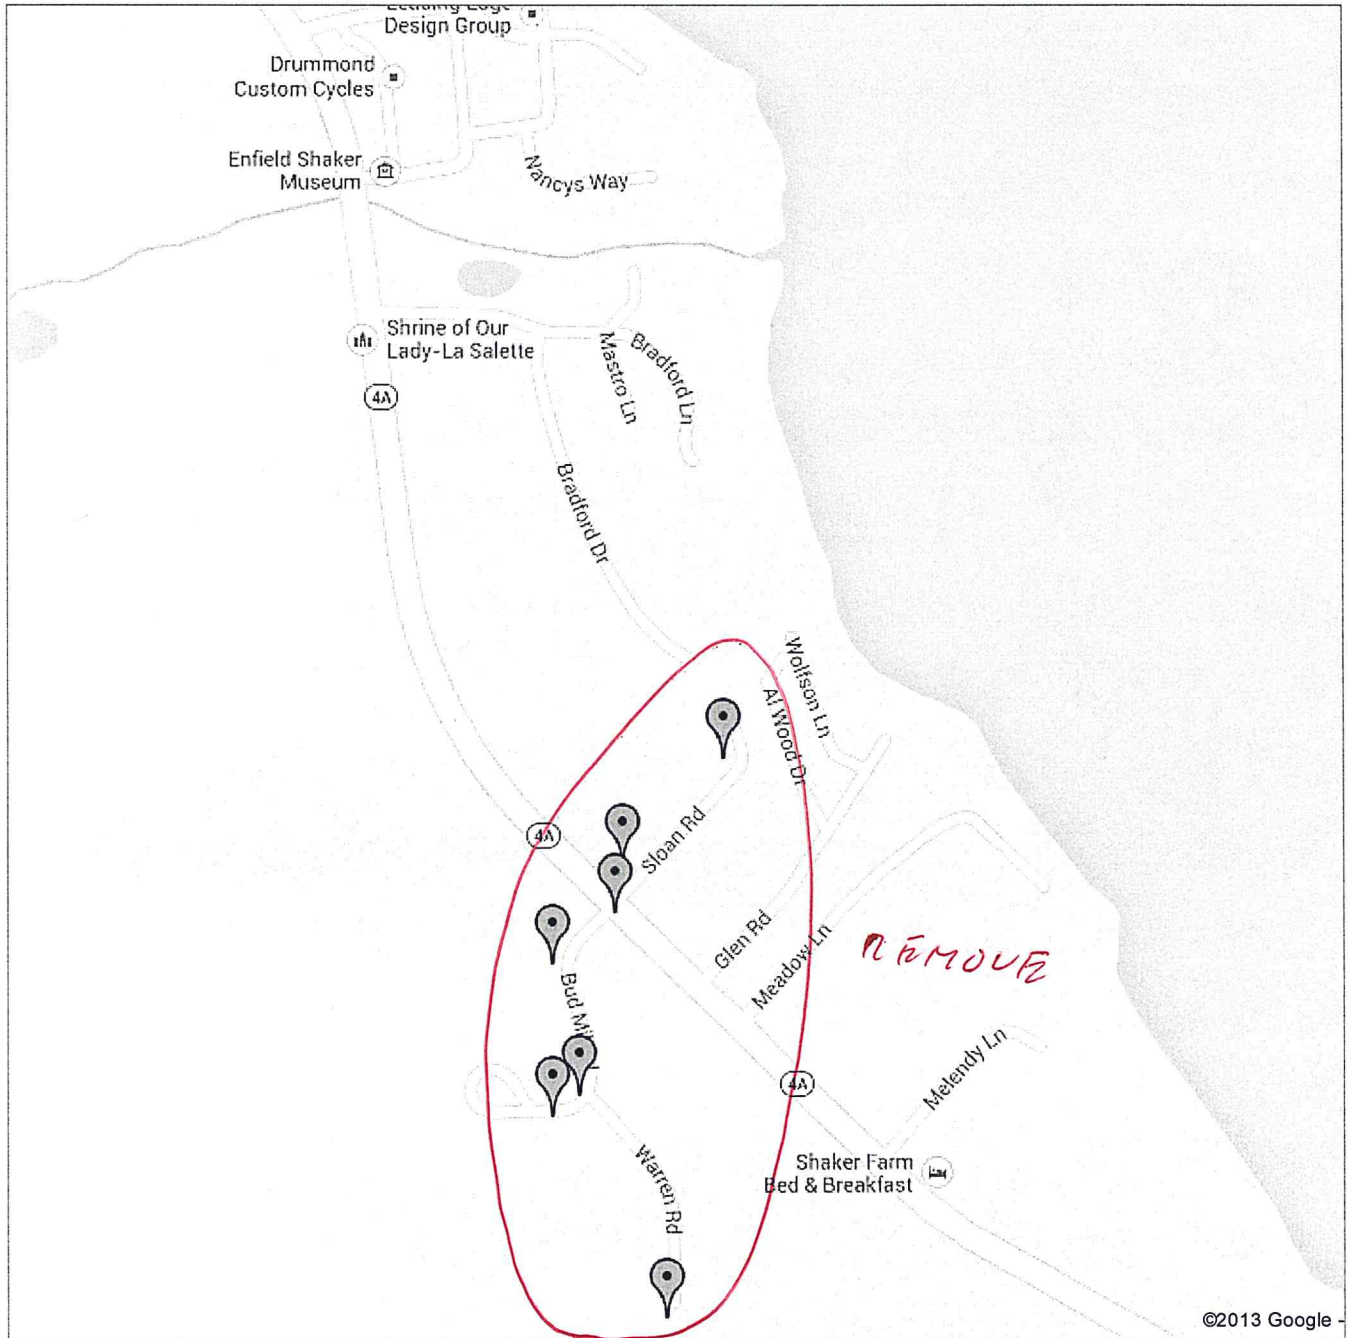

Streetlights, Enfield, NH

Pins represent the locations of the current streetlights. You need to click on 'Next' (2) at the bottom to see the rest of the lights on RT4A.

Spreadsheet of data: <https://spreadsheets.google.com/ccc?key=0AvOXTWqGDIDeCHU5VmdFNEtRem1aQ0M1cUVuRUs4TIE&hl=en>

Public · 596 views
Created on Aug 26, 2009 · By KimQ · Updated < 1 minute ago

Blacksmith Alley

High st