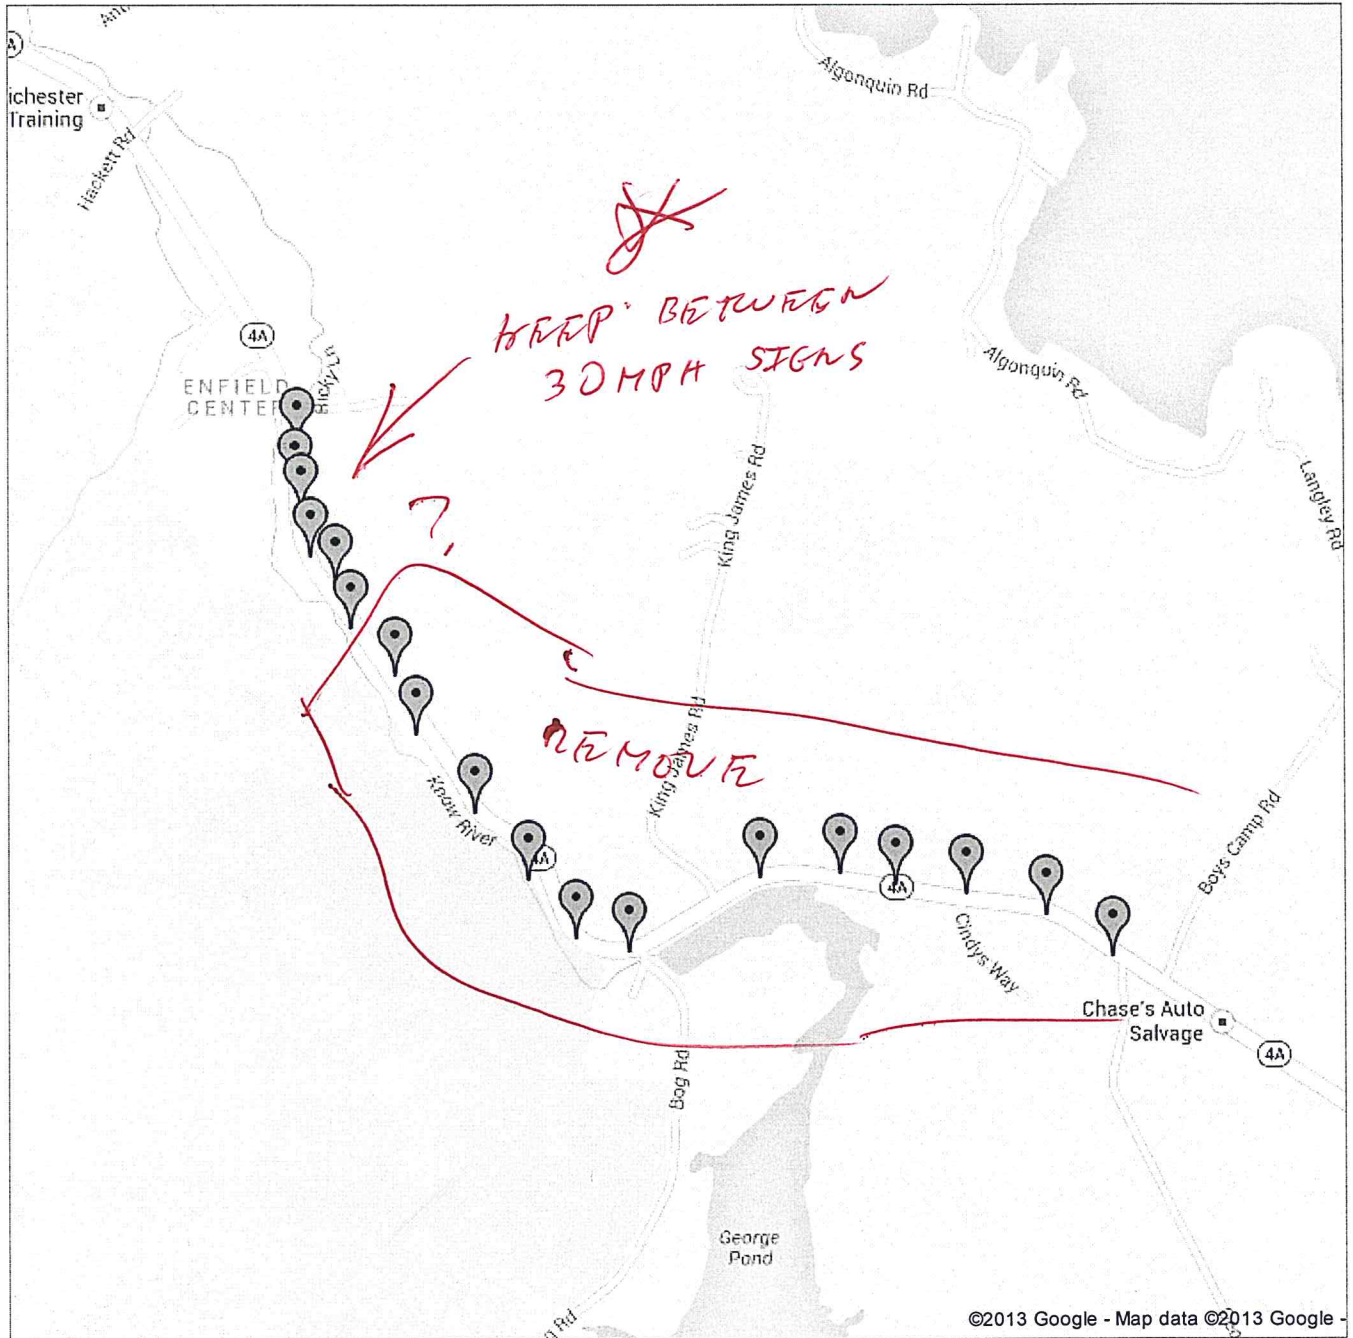

Streetlights, Enfield, NH

Pins represent the locations of the current streetlights. You need to click on 'Next' (2) at the bottom to see the rest of the lights on RT4A.

Spreadsheet of data: <https://spreadsheets.google.com/cc?key=0AvOXTWqGDIDechU5VmdFNEtRem1aQ0M1cUVuRUs4TIE&hl=en>

Public · 596 views
Created on Aug 26, 2009 · By KimQ · Updated 26 minutes ago

1066

1079