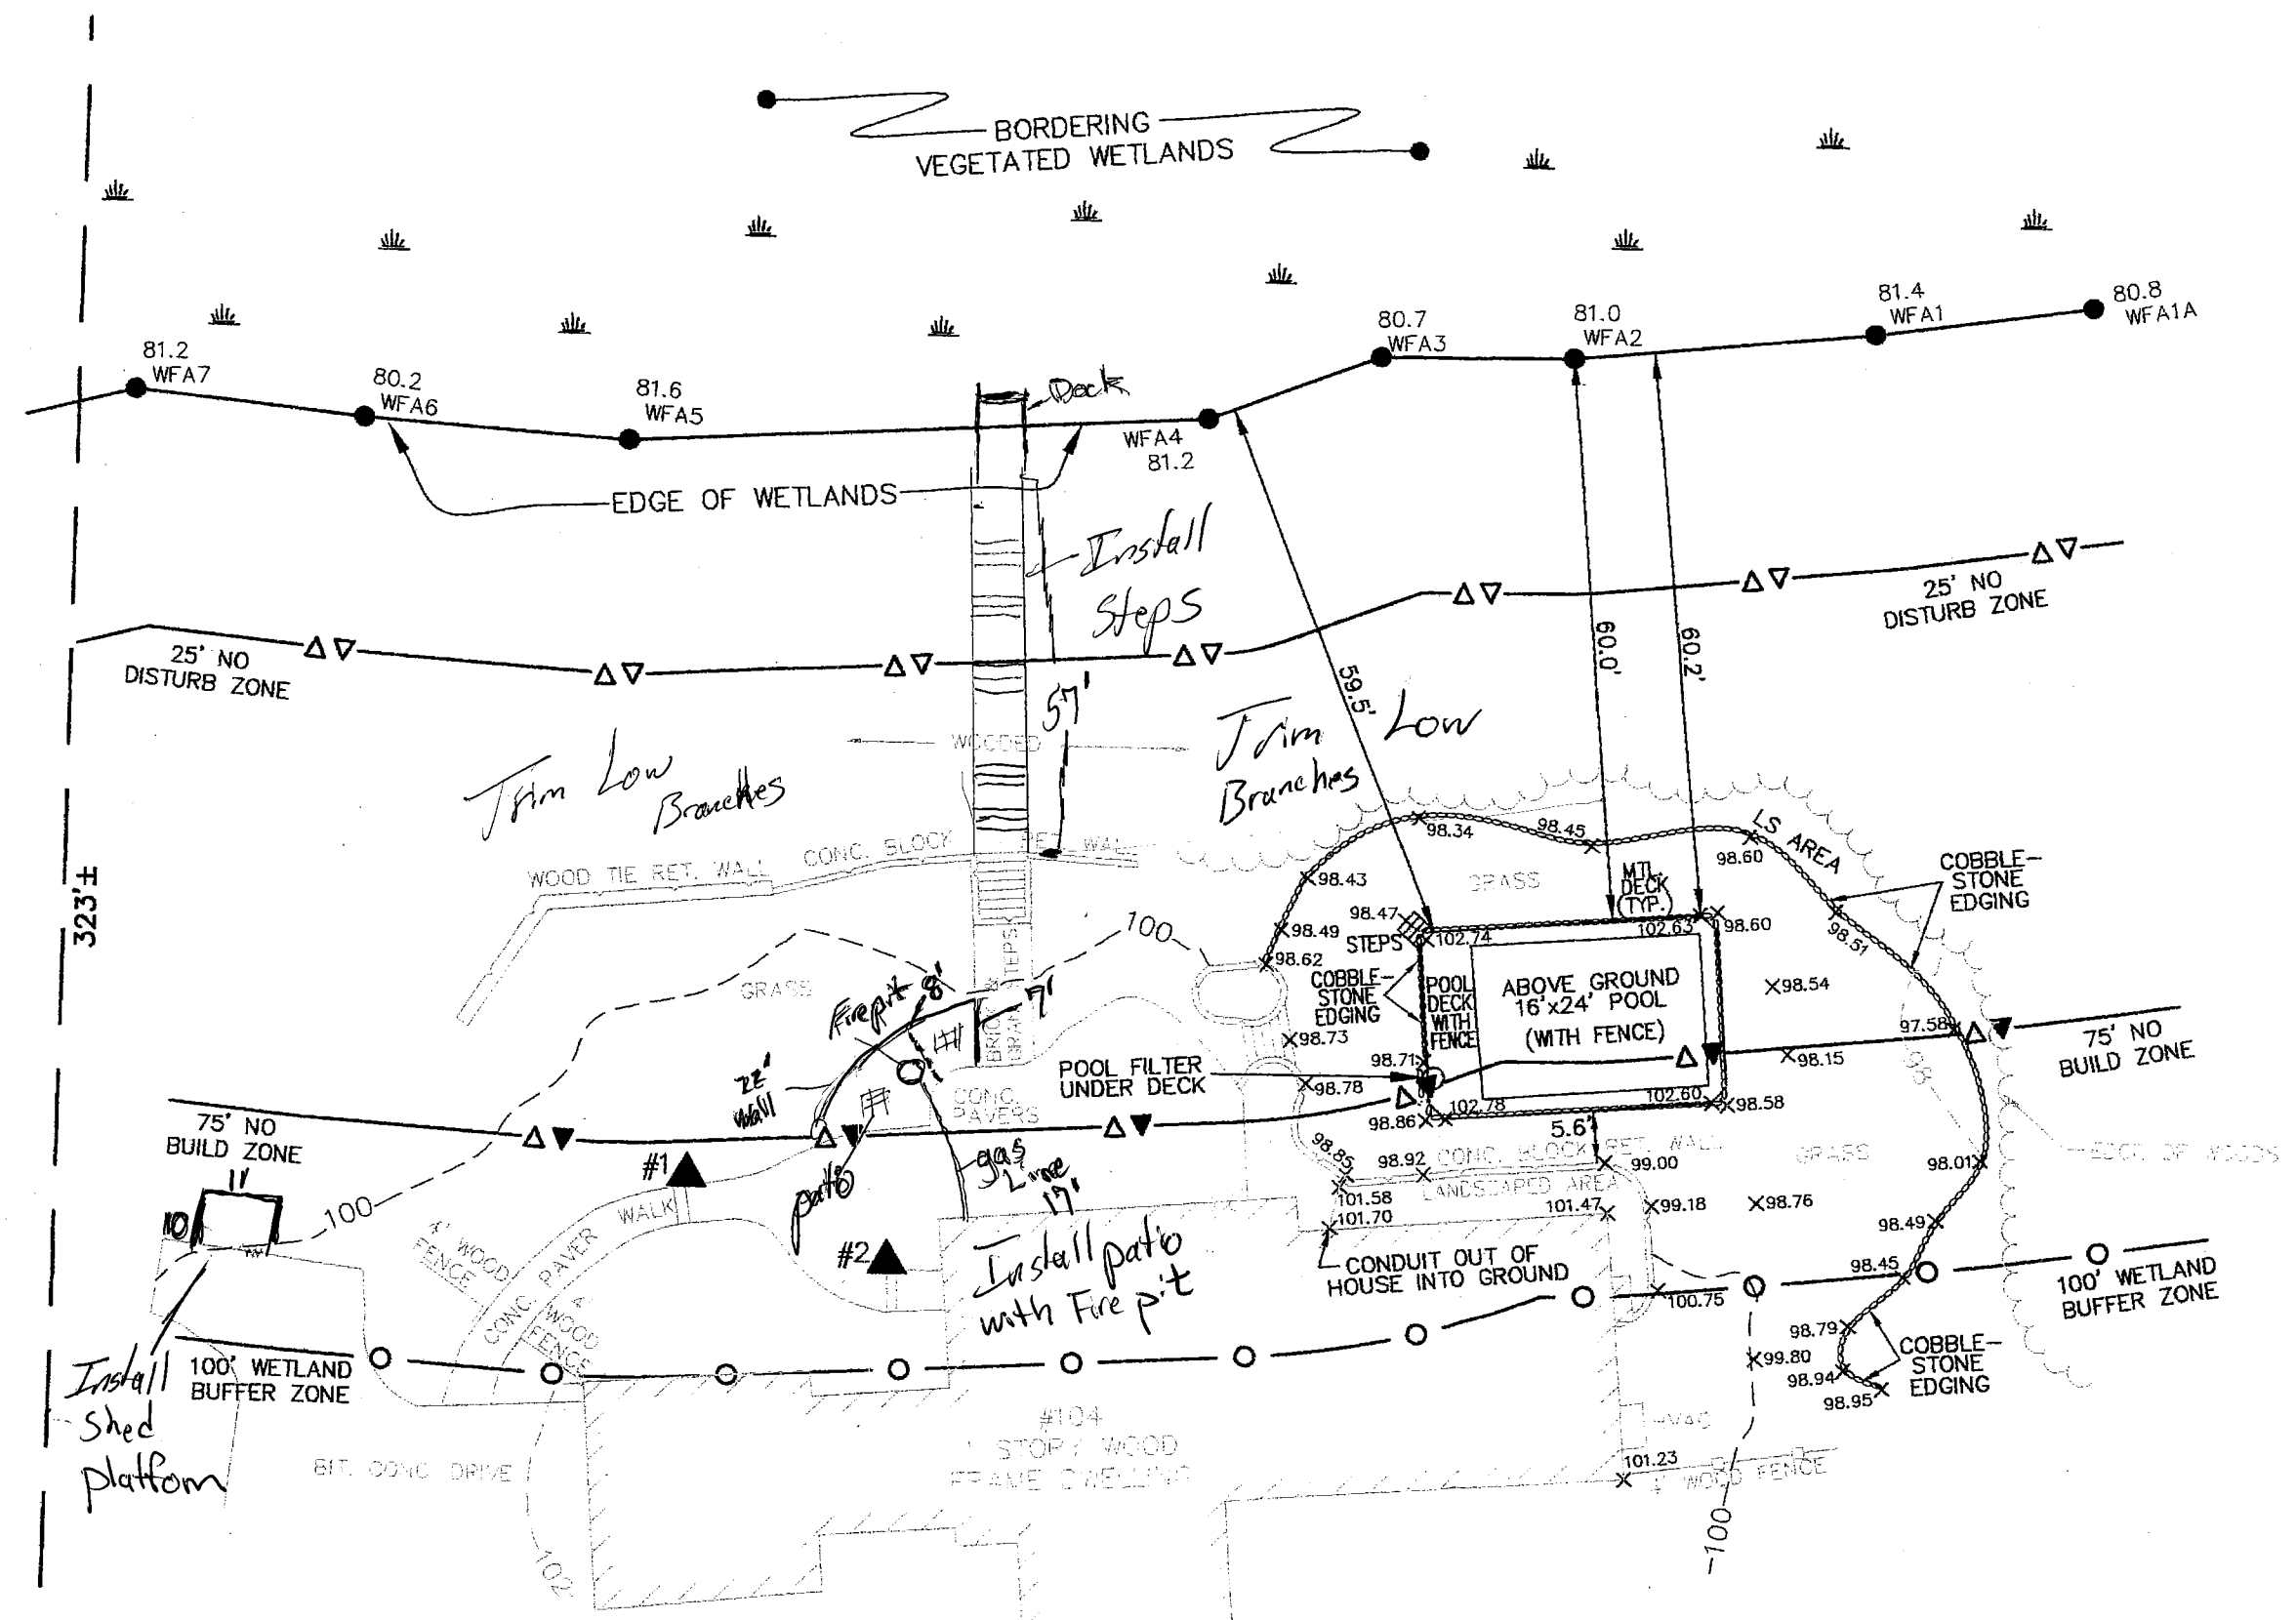

59
41
16
20
= 40

EQUEST
ONS

CON.

DATUM.

A FULL

RT OF
'AFE"
AST 72

NCOCK

LOT 46A
PLAN 47 OF 1980

8ft. CONC DRIVE

#104
1 STOP WOOD FRAME DWELLING

Install
Shed
platform

Install patio
with Fire pit

Install
Steps

Trim Low
Branches

Trim Low